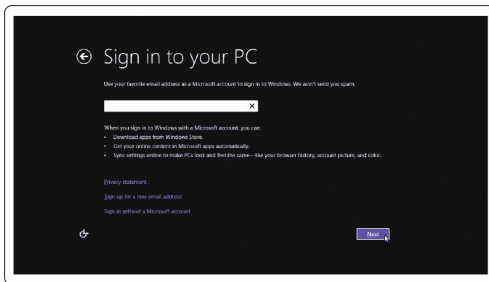

Getting help and contacting Dell.....	18
Self-help resources.....	18
Contacting Dell.....	19

Set up your computer

- 1 Connect the power adapter and press the power button.

2 When your computer is switched on for the first time, you will be prompted to complete these steps:

a) Enable security and Dell updates.

b) Connect to a wireless network.

c) Sign-in to your Microsoft account or create a new account.

3 Explore Dell resources on your desktop.

Help and Tips

My Dell

Register your computer