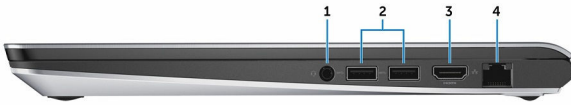

2 **Power-adaptor port**

Connect a power adapter to provide power to your computer and charge the battery.

3 **USB 2.0 port**

Connect peripherals such as storage devices, printers, and so on. Provides data transfer speeds up to 480 Mbps.

4 **Media-card reader**

Reads from and writes to media cards.

Right

1 Headset port

Connect a headphone, a microphone, or a headphone and microphone combo (headset).

2 USB 3.0 ports (2)

Connect peripherals such as storage devices, printers, and so on. Provide data transfer speeds up to 5 Gbps.