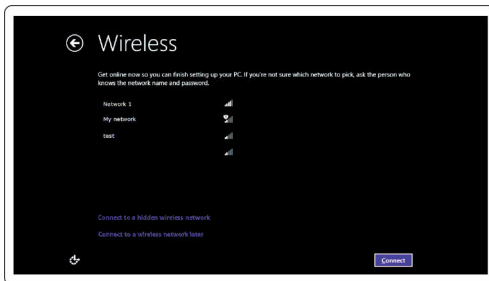

b) Connect to a wireless network.