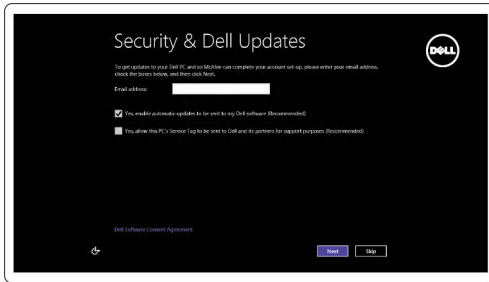

2 When your computer is switched on for the first time, you will be prompted to complete these steps:

a) Enable security and Dell updates.