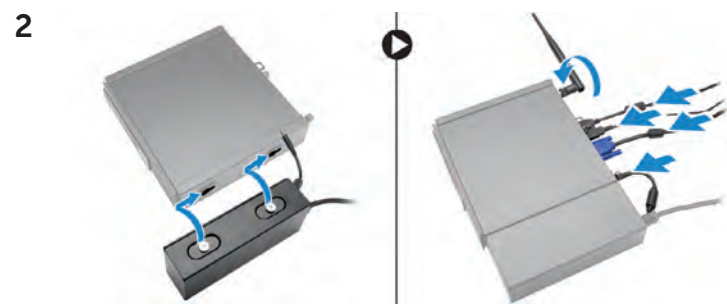

OptiPlex 3020M/9020M

Accessories

Install Guide

Power Adapter

Optical Drive Console

Regulatory model A05D
Regulatory type A05D001

E-Series VESA Mount

Vertical Stand

dell.com/support/manuals
dell.com/contactdell
dell.com/regulatory_compliance

Dual VESA Mount

3

4

5

VESA Mount

Behind Monitor Stand

3

4

5

6

7

8

PUZ plate — Dell P, U, PU, UZ-series monitors

E plate — Dell E-series monitors

U plate — Universal monitors