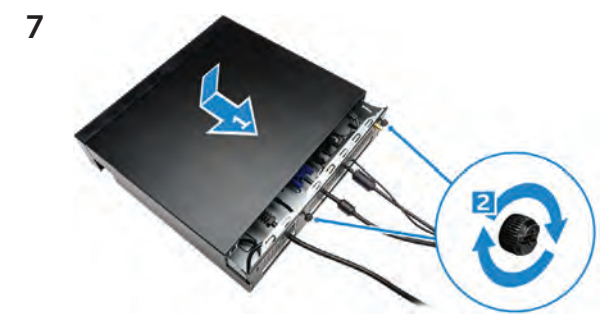

OptiPlex 3020M/9020M

Accessories

Install Guide

Power Adapter

Optical Drive Console

Regulatory model A05D
Regulatory type A05D001

E-Series VESA Mount

Vertical Stand

dell.com/support/manuals
dell.com/contactdell
dell.com/regulatory_compliance

Dual VESA Mount

3

4

5

VESA Mount

Behind Monitor Stand

3