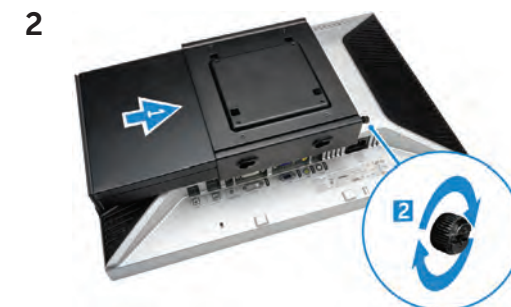

OptiPlex 3020M/9020M

Accessories

Install Guide

Power Adapter

Optical Drive Console

Regulatory model A05D
Regulatory type A05D001

E-Series VESA Mount

Vertical Stand

dell.com/support/manuals
dell.com/contactdell
dell.com/regulatory_compliance

Dual VESA Mount

3

4

5

VESA Mount

Behind Monitor Stand

3