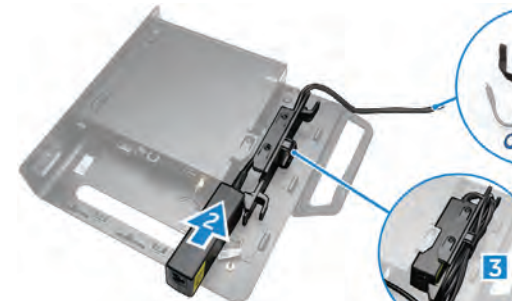

OptiPlex 3020M/9020M

Accessories

Install Guide

Power Adapter

Optical Drive Console

Regulatory model A05D
Regulatory type A05D001

E-Series VESA Mount

Vertical Stand

dell.com/support/manuals
dell.com/contactdell
dell.com/regulatory_compliance

Dual VESA Mount

3

4

5

VESA Mount

Behind Monitor Stand

3

4

5

6

7

8

PUZ plate — Dell P, U, PU, UZ-series monitors

E plate — Dell E-series monitors

U plate — Universal monitors