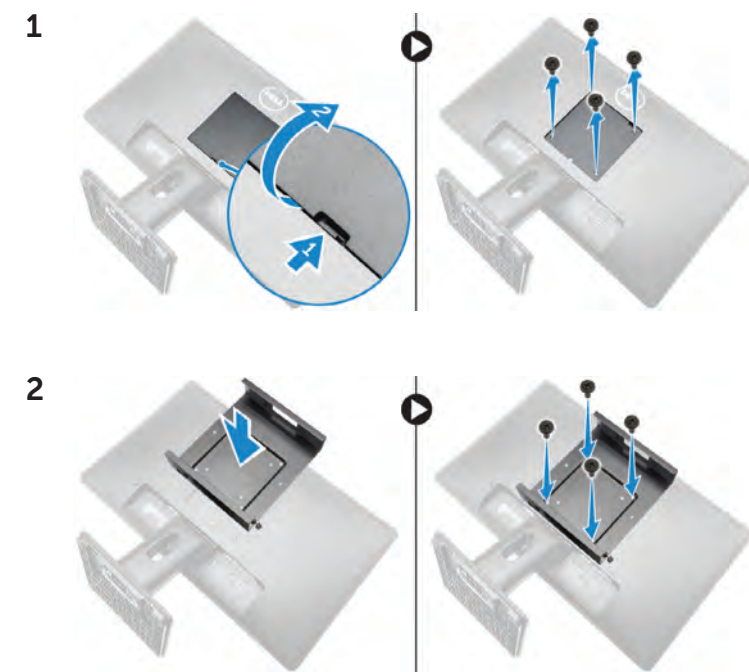

OptiPlex 3020M/9020M

Accessories

Install Guide

Power Adapter

Optical Drive Console

Regulatory model A05D
Regulatory type A05D001

E-Series VESA Mount

Vertical Stand

dell.com/support/manuals
dell.com/contactdell
dell.com/regulatory_compliance

Dual VESA Mount

3

4

5

VESA Mount

Behind Monitor Stand

3

4

5

6

7

8

PUZ plate — Dell P, U, PU, UZ-series monitors

E plate — Dell E-series monitors

U plate — Universal monitors