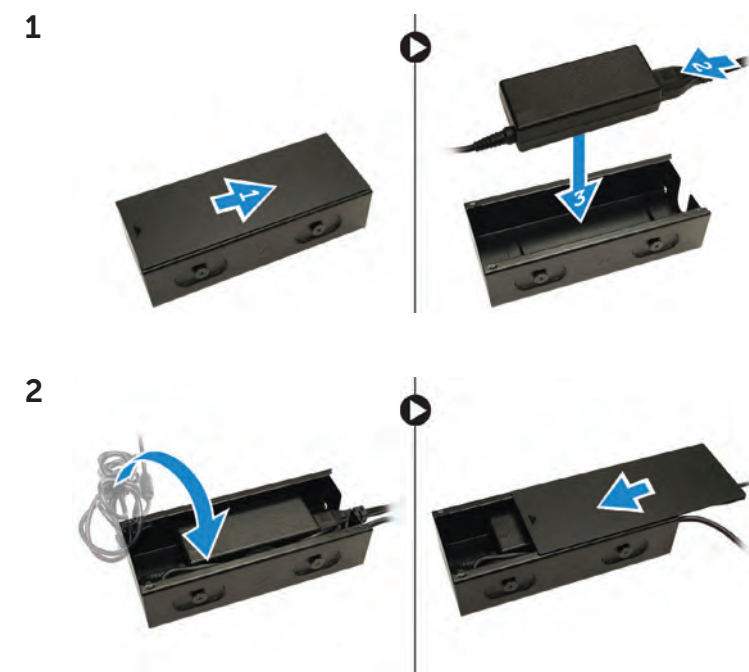

OptiPlex 3020M/9020M

Accessories

Install Guide

Power Adapter

Optical Drive Console

Regulatory model A05D
Regulatory type A05D001

E-Series VESA Mount

Vertical Stand

dell.com/support/manuals
dell.com/contactdell
dell.com/regulatory_compliance

Dual VESA Mount

3

4

5

VESA Mount

Behind Monitor Stand

3