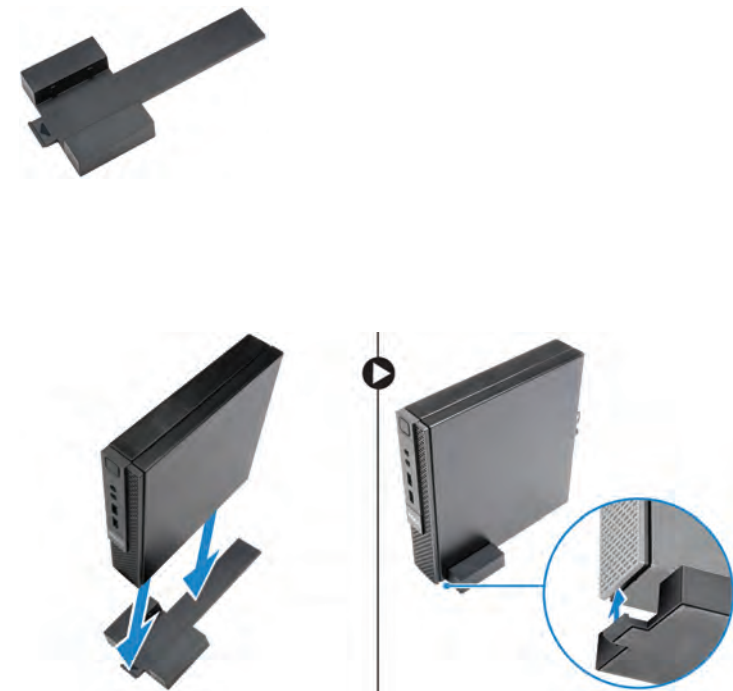

OptiPlex 3020M/9020M

Accessories

Install Guide

Power Adapter

Optical Drive Console

Regulatory model A05D
Regulatory type A05D001

E-Series VESA Mount

Vertical Stand

dell.com/support/manuals
dell.com/contactdell
dell.com/regulatory_compliance

Dual VESA Mount

3

4

5

VESA Mount

Behind Monitor Stand

3