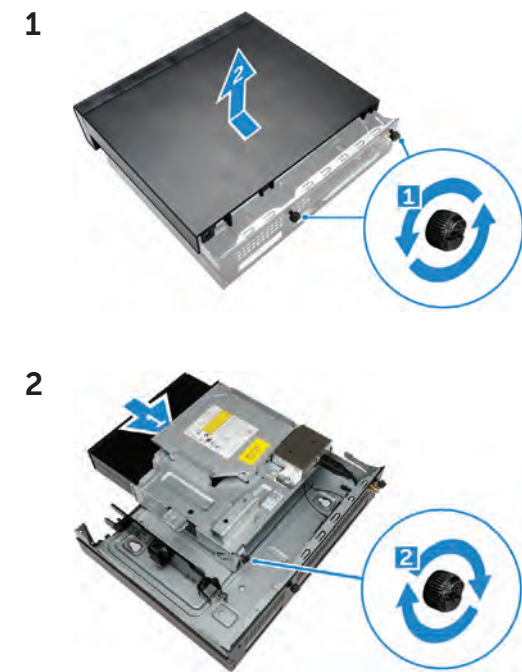

OptiPlex 3020M/9020M

Accessories

Install Guide

Power Adapter

Optical Drive Console

Regulatory model A05D
Regulatory type A05D001

E-Series VESA Mount

Vertical Stand

dell.com/support/manuals
dell.com/contactdell
dell.com/regulatory_compliance

Dual VESA Mount

3

4

5

VESA Mount

Behind Monitor Stand

3

4

5

6

7

8

PUZ plate — Dell P, U, PU, UZ-series monitors

E plate — Dell E-series monitors

U plate — Universal monitors