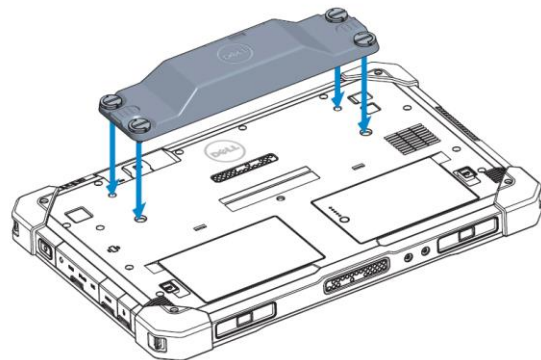

Dell Scanner Module with USB for Latitude Rugged 7220 Quick Start Guide

2021-08
© 2021 Dell Inc. or its subsidiaries.

1.

2.

**NOTE: Recommended to have RCC 4.2.1 or later
installed on Latitude Rugged 7220**