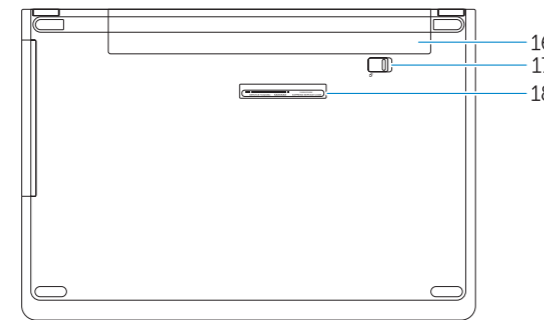

1. Kamera
2. Mikrofon
3. Statuslys for kamera
4. Spor til sikkerhetskabel
5. Strømknapp
6. Optisk stasjon
7. USB 2.0-kontakter
8. Kontakt for hodetelefon
9. Styreplate
10. Strøm-og batteristatuslampe

11. Minnekortleser
12. USB 3.0-kontakt
13. VGA-kontakt
14. Nettverkskontakt
15. Strømkontakt
16. Batteri
17. Batterilås
18. Servicemerke

1. Kamera
2. Mikrofon
3. Stavová kontrolka kamery
4. Otvor pre bezpečnostný kábel
5. Tlačidlo napájania
6. Optická jednotka
7. Konektory USB 2.0
8. Konektor náhlavnej súpravy
9. Dotyková plocha
10. Kontrolka napájania a stavu batérie

11. Čítačka pamäťových kariet
12. Konektor USB 3.0
13. Konektor VGA
14. Sieťový konektor
15. Konektor napájania
16. Batéria
17. Západka batérie
18. Servisný štítok

1. Kamera
2. Mikrofon
3. Lučka stanja kamere
4. Reža za varnostni kabel
5. Gumb za vklop/izklop
6. Optični pogon
7. Priključki USB 2.0
8. Priključek za slušalke
9. Sledilna ploščica
10. Lučka stanja napajanja in baterije

11. Bralnik pomnilniških kartic
12. Priključek USB 3.0
13. Priključek VGA
14. Omrežni priključek
15. Priključek za napajanje
16. Baterija
17. Zapah baterije
18. Servisna oznaka

Shortcut keys

Snarveistaster | Klávesové skratky

Tipke za bližnjice

Mute audio
Demp lyden | Stlmenie zvuku
Izklopi zvok

Decrease volume
Reduser lyden | Zníženie hlasitosti
Zmanjšaj glasnost

Increase volume
Øk lyden | Zvýšenie hlasitosti
Povečaj glasnost

Previous track
Forrige spor | Predchádzajúca stopa
Prejšnja skladba

Play/Pause
Spill/pause | Prehrávanie/pozastavenie
Predvajaj/premor

Next track
Neste spor | Nasledujúca stopa
Naslednja skladba

Switch to external display
Bytt til ekstern skjerm | Prepnutie na externý displej
Preklopi na zunanji zaslón

Search
Søk | Hľadanie
Iskanje

Decrease brightness
Demp lysstyrken | Zníženie jasu
Zmanjšaj svetlost

Increase brightness
Øk lysstyrken | Zvýšenie jasu
Povečaj svetlost

Turn off/on wireless
Slå av/på trådløs tilkobling
Vypnutie/zapnutie bezdrôtovej komunikácie
Vklópi/izklópi brezdrótno omrežje

Toggle Fn-key lock
Veksle Fn-låsen | Prepínanie zamknutia klávesu Fn
Vklópi/izklópi zaklepa tipke Fn

NOTE: For more information, see *Owner's Manual* at Dell.com/support/manuals.

MERK: Se *brukerhåndboken* på Dell.com/support/manuals for å finne ytterligere informasjon.

POZNÁMKA: Ďalšie informácie nájdete v dokumente *Príručka majiteľa* na adrese Dell.com/support/manuals.

OPOMBA: Za več informacij glejte *Uporabniški priročnik* na Dell.com/support/manuals.