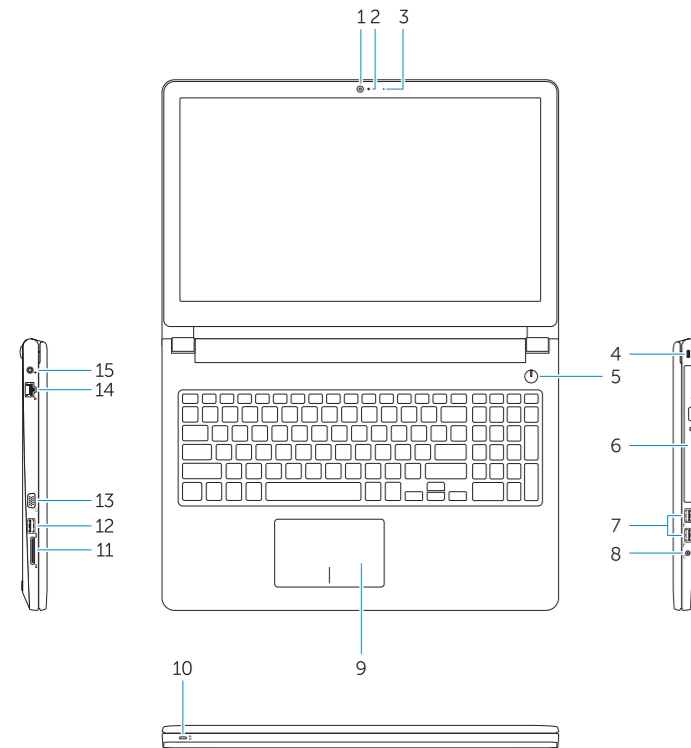

Funksjoner | Vlastnosti | Funkcije

- 1. Camera
- 2. Microphone
- 3. Camera status light
- 4. Security cable slot
- 5. Power button
- 6. Optical drive
- 7. USB 2.0 connectors
- 8. Headset connector
- 9. Touchpad
- 10. Power and battery status light