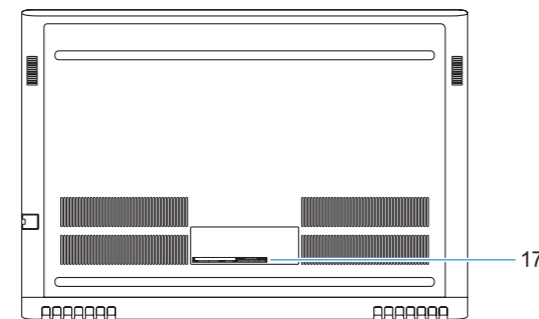

© 2017 Canonical Ltd.

0X55GNA00

ERC

2017-07

Features

Značajke | Функции

1. Camera
2. Camera status light
3. Dual-array microphones
4. Power button/Fingerprint reader
5. VGA port
6. HDMI port
7. USB Type-C port with Thunderbolt3
8. USB 3.1 Gen 1 port
9. Headset/Mic port
10. LED status light
11. Touchpad
12. SD card reader
13. USB 3.1 Gen 1 port
14. Network connector
15. Power connector
16. Nobel Wedge lock slot
17. Service tag label