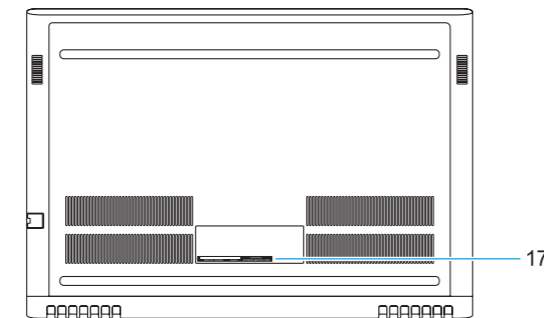

## Features

Χαρακτηριστικά

1. Camera
2. Camera status light
3. Dual-array microphones
4. Power button/Fingerprint reader
5. VGA port
6. HDMI port
7. USB Type-C port with Thunderbolt3
8. USB 3.1 Gen 1 port
9. Headset/Mic port
10. LED status light
11. Touchpad
12. SD card reader
13. USB 3.1 Gen 1 port
14. Network connector
15. Power connector
16. Nobel Wedge lock slot
17. Service tag label