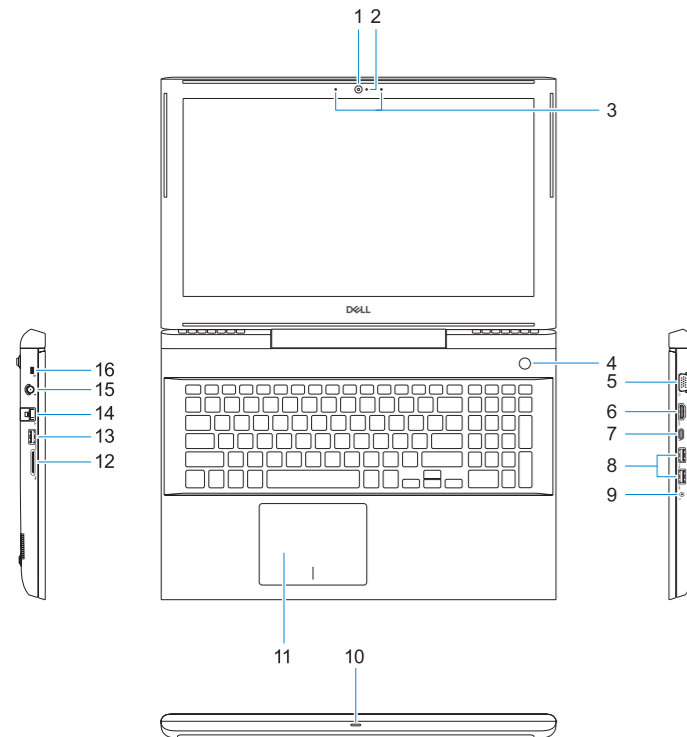

#### Computer model

Μοντέλο υπολογιστή

Vostro 15-7570

© 2017 Dell Inc. or its subsidiaries.

© 2017 Microsoft Corporation.

© 2017 Canonical Ltd.

0083YFA00

2017-07

## Features

Χαρακτηριστικά

1. Camera
2. Camera status light
3. Dual-array microphones
4. Power button/Fingerprint reader
5. VGA port
6. HDMI port
7. USB Type-C port with Thunderbolt3
8. USB 3.1 Gen 1 port
9. Headset/Mic port
10. LED status light
11. Touchpad
12. SD card reader
13. USB 3.1 Gen 1 port
14. Network connector
15. Power connector
16. Nobel Wedge lock slot
17. Service tag label