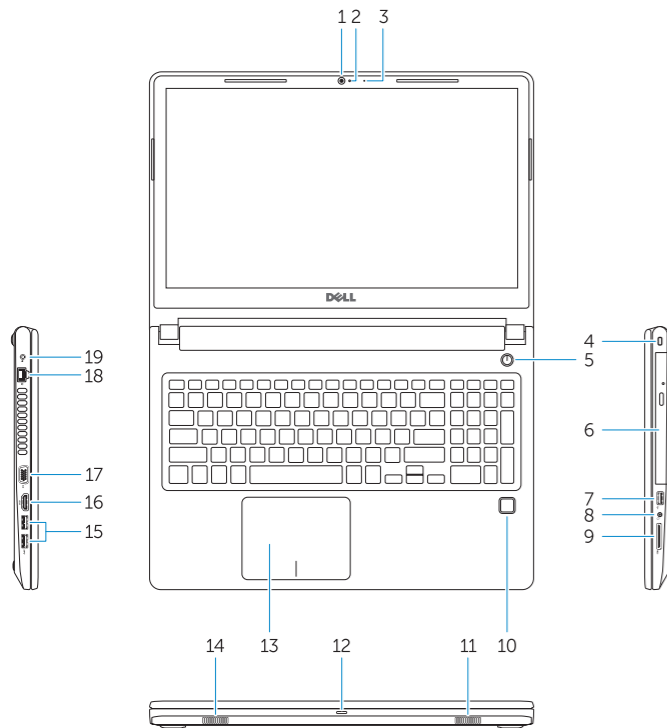

#### Computer model

Model računala | Модель компьютера  
Model računara

Vostro 3578

# Features

Značajke | Компоненты | Funkcije

- 1. Camera
- 2. Camera-status light
- 3. Microphone
- 4. Security-cable slot
- 5. Power button
- 6. Optical drive
- 7. USB 2.0 port
- 8. Headset port
- 9. Memory card reader
- 10. Fingerprint reader (optional)
- 11. Speaker
- 12. Power and battery-status light/hard-drive activity light
- 13. Touchpad
- 14. Speaker
- 15. USB 3.1 Gen 1 ports
- 16. HDMI port
- 17. VGA port
- 18. Network port
- 19. Power adapter
- 20. Battery
- 21. Battery release
- 22. Service Tag label