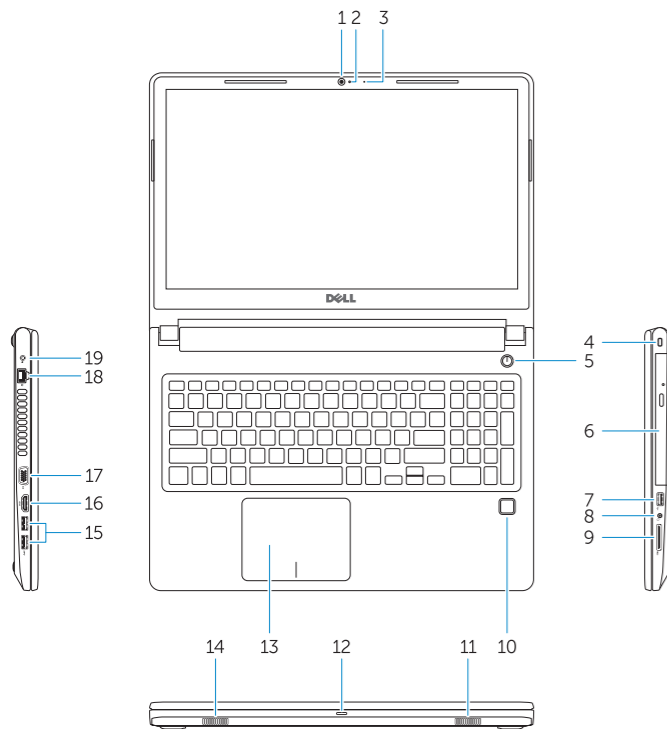

Features

Funkcije

- 1. Camera
- 2. Camera-status light
- 3. Microphone
- 4. Security-cable slot
- 5. Power button
- 6. Optical drive
- 7. USB 2.0 port
- 8. Headset port
- 9. Memory card reader
- 10. Fingerprint reader (optional)
- 11. Speaker
- 12. Power and battery-status light/hard-drive activity light
- 13. Touchpad
- 14. Speaker
- 15. USB 3.1 Gen 1 ports
- 16. HDMI port
- 17. VGA port
- 18. Network port
- 19. Power adapter
- 20. Battery
- 21. Battery release
- 22. Service Tag label