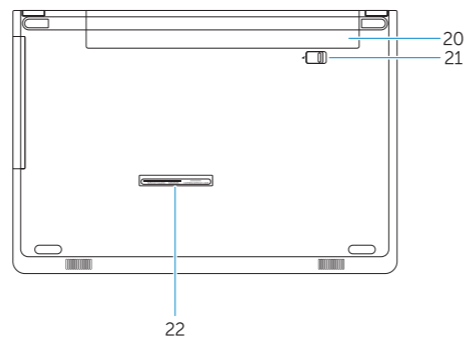

Features

Funkcije

- 1. Camera
- 2. Camera-status light
- 3. Microphone
- 4. Security-cable slot
- 5. Power button
- 6. Optical drive
- 7. USB 2.0 port
- 8. Headset port
- 9. Memory card reader
- 10. Fingerprint reader (optional)
- 11. Speaker
- 12. Power and battery-status light/hard-drive activity light
- 13. Touchpad
- 14. Speaker
- 15. USB 3.1 Gen 1 ports
- 16. HDMI port
- 17. VGA port
- 18. Network port
- 19. Power adapter
- 20. Battery
- 21. Battery release
- 22. Service Tag label