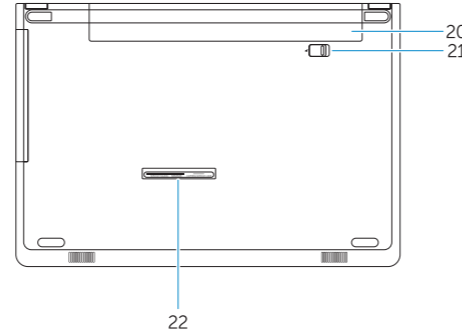

1. Kamera
2. Lampu status kamera
3. Mikrofon
4. Slot kabel pengaman
5. Tombol Daya
6. Drive optik
7. Port USB 2.0
8. Port headset
9. Pembaca kartu memori
10. Pembaca sidik jari (opsional)
11. Speaker
12. Lampu daya dan status baterai/
  lampu aktivitas hard disk
13. Panel sentuh
14. Speaker
15. Port USB 3.1 Gen 1
16. Port HDMI
17. Port VGA
18. Port jaringan
19. Adaptor daya
20. Baterai
21. Battery release
22. Label Tag Servis

1. Cámara
2. Indicador luminoso de estado de la cámara
3. Micrófono
4. Ranura para cable de seguridad
5. Botón de encendido
6. Unidad óptica
7. Puerto USB 2.0
8. Puerto para auriculares
9. Lector de tarjetas de memoria
10. Lector de dactilares (opcional)
11. Altavoz
12. Indicador luminoso de estado de la batería y de alimentación/Indicador luminoso de actividad del disco duro
13. Superficie táctil
14. Altavoz
15. Puertos USB 3.1 Generación 1
16. Puerto HDMI
17. Puerto VGA
18. Puerto de red
19. Adaptador de alimentación
20. Batería
21. Liberación de la batería
22. Etiqueta de servicio

1. الكاميرا
2. مصباح حالة الكاميرا
3. الميكروفون
4. فتحة كابل الأمان
5. زر التشغيل
6. محرك الأقراص الضوئية
7. منفذ USB 2.0
8. منفذ سماعة الرأس
9. قارئ بطاقة الذاكرة
10. قارئ بصمات الأصابع (اختياري)
11. مكبر الصوت
12. ضوء التيار وحالة البطارية/ضوء نشاط محرك الأقراص
13. لوحة اللمس
14. مكبر الصوت
15. منافذ USB 3.1 من الجيل الأول
16. منفذ HDMI
17. منفذ VGA
18. منفذ الشبكة
19. مهبط التيار البطارية
20. محرك الأقراص الضوئية
21. تحرير البطارية
22. ملصق رمز الخدمة