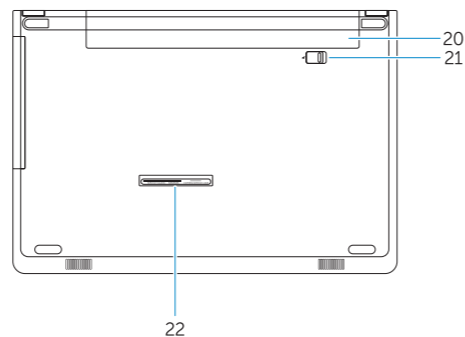

P63F002

Computer model

Model računala | Модель компьютера
Model računara

Vostro 3578

Features

Značajke | Компоненты | Funkcije

- 1. Camera
- 2. Camera-status light
- 3. Microphone
- 4. Security-cable slot
- 5. Power button
- 6. Optical drive
- 7. USB 2.0 port
- 8. Headset port
- 9. Memory card reader
- 10. Fingerprint reader (optional)
- 11. Speaker
- 12. Power and battery-status light/hard-drive activity light
- 13. Touchpad
- 14. Speaker
- 15. USB 3.1 Gen 1 ports
- 16. HDMI port
- 17. VGA port
- 18. Network port
- 19. Power adapter
- 20. Battery
- 21. Battery release
- 22. Service Tag label