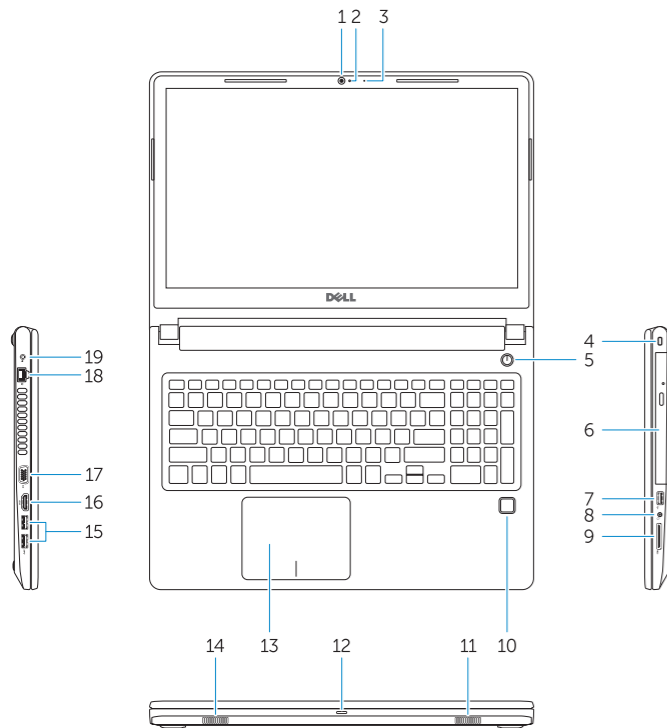

P63F002

Computer model

Model računala | Модель компьютера
Model računara

Vostro 3578

Features

Značajke | Компоненты | Funkcije

- 1. Camera
- 2. Camera-status light
- 3. Microphone
- 4. Security-cable slot
- 5. Power button
- 6. Optical drive
- 7. USB 2.0 port
- 8. Headset port
- 9. Memory card reader
- 10. Fingerprint reader (optional)
- 11. Speaker
- 12. Power and battery-status light/hard-drive activity light
- 13. Touchpad
- 14. Speaker
- 15. USB 3.1 Gen 1 ports
- 16. HDMI port
- 17. VGA port
- 18. Network port
- 19. Power adapter
- 20. Battery
- 21. Battery release
- 22. Service Tag label