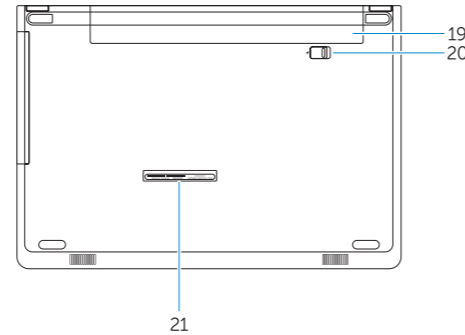

# Features

Características | Fitur | الميزات

1. Camera
2. Camera-status light
3. Microphone
4. Security-cable slot
5. Power button
6. Optical drive
7. USB 2.0 port
8. Headset port
9. Memory card reader
10. Speaker
11. Power and battery-status light/  
hard-drive activity light
12. Touchpad
13. Speaker
14. USB 3.1 Gen 1 ports
15. HDMI port
16. VGA port
17. Network port
18. Power adapter
19. Battery
20. Battery release latch
21. Service Tag label