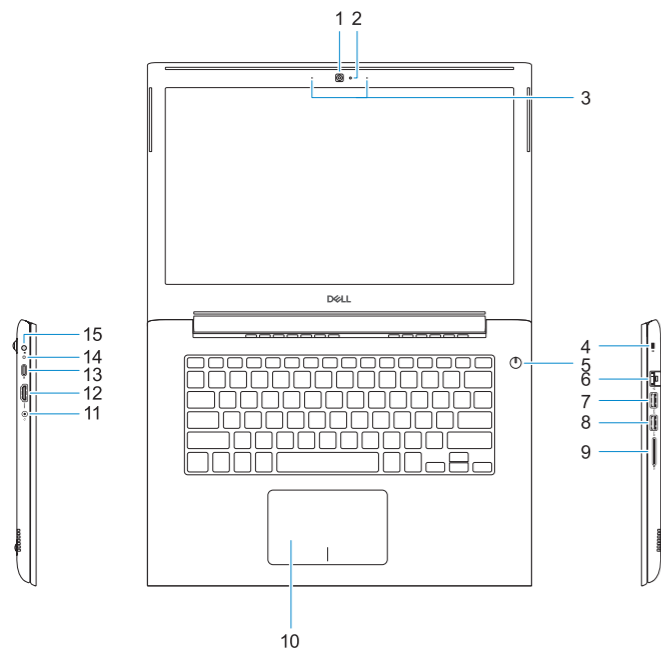

Model računala | Модель компьютера

Model računara

Vostro 5471

© 2017 Dell Inc. or its subsidiaries.

© 2017 Microsoft Corporation.

ERC

2017-09

Features

Značajke | Компоненты | Funkcije

- | | |
|--|---|
| 1. Camera | 12. HDMI port |
| 2. Camera status light | 13. USB 3.1 Gen 1 (Type-C) port with Power Delivery/DisplayPort |
| 3. Dual-array microphones | 14. Power and battery-status light |
| 4. Noble security-cable slot | 15. Power-adaptor port |
| 5. Power button with optional fingerprint reader | 16. Speaker |
| 6. Network connector | 17. Service tag label |
| 7. USB 3.1 Gen 1 port with PowerShare | |
| 8. USB 3.1 Gen 1 port | |
| 9. SD card reader | |
| 10. Touchpad | |
| 11. Headset port | |