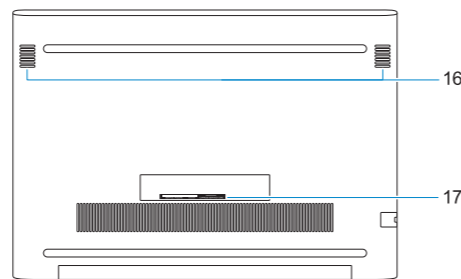

Značajke | Компоненты | Funkcije

- | | |
|--|---|
| 1. Camera | 12. HDMI port |
| 2. Camera status light | 13. USB 3.1 Gen 1 (Type-C) port with Power Delivery/DisplayPort |
| 3. Dual-array microphones | 14. Power and battery-status light |
| 4. Noble security-cable slot | 15. Power-adaptor port |
| 5. Power button with optional fingerprint reader | 16. Speaker |
| 6. Network connector | 17. Service tag label |
| 7. USB 3.1 Gen 1 port with PowerShare | |
| 8. USB 3.1 Gen 1 port | |
| 9. SD card reader | |
| 10. Touchpad | |
| 11. Headset port | |