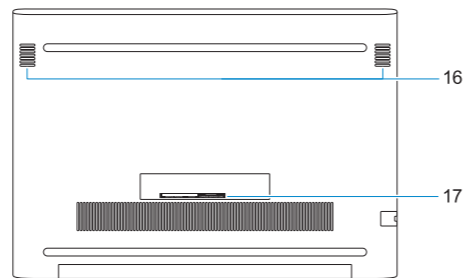

Vostro 5471

© 2017 Dell Inc. or its subsidiaries.

© 2017 Microsoft Corporation.

0PHRV1A00

2017-09

Features

Funkcije

- | | |
|--|---|
| 1. Camera | 12. HDMI port |
| 2. Camera status light | 13. USB 3.1 Gen 1 (Type-C) port with Power Delivery/DisplayPort |
| 3. Dual-array microphones | 14. Power and battery-status light |
| 4. Noble security-cable slot | 15. Power-adapter port |
| 5. Power button with optional fingerprint reader | 16. Speaker |
| 6. Network connector | 17. Service tag label |
| 7. USB 3.1 Gen 1 port with PowerShare | |
| 8. USB 3.1 Gen 1 port | |
| 9. SD card reader | |
| 10. Touchpad | |
| 11. Headset port | |