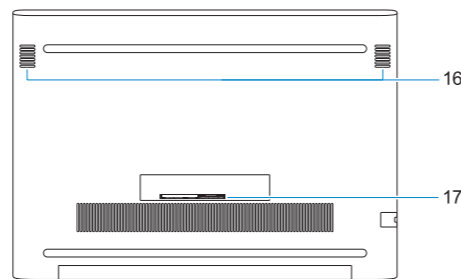

Computer model

Model računala | Модель компьютера

Model računara

Vostro 5471

Features

Značajke | Компоненты | Funkcije

- | | |
|--------------------------------------------------|-----------------------------------------------------------------|
| 1. Camera | 12. HDMI port |
| 2. Camera status light | 13. USB 3.1 Gen 1 (Type-C) port with Power Delivery/DisplayPort |
| 3. Dual-array microphones | 14. Power and battery-status light |
| 4. Noble security-cable slot | 15. Power-adaptor port |
| 5. Power button with optional fingerprint reader | 16. Speaker |
| 6. Network connector | 17. Service tag label |
| 7. USB 3.1 Gen 1 port with PowerShare | |
| 8. USB 3.1 Gen 1 port | |
| 9. SD card reader | |
| 10. Touchpad | |
| 11. Headset port | |