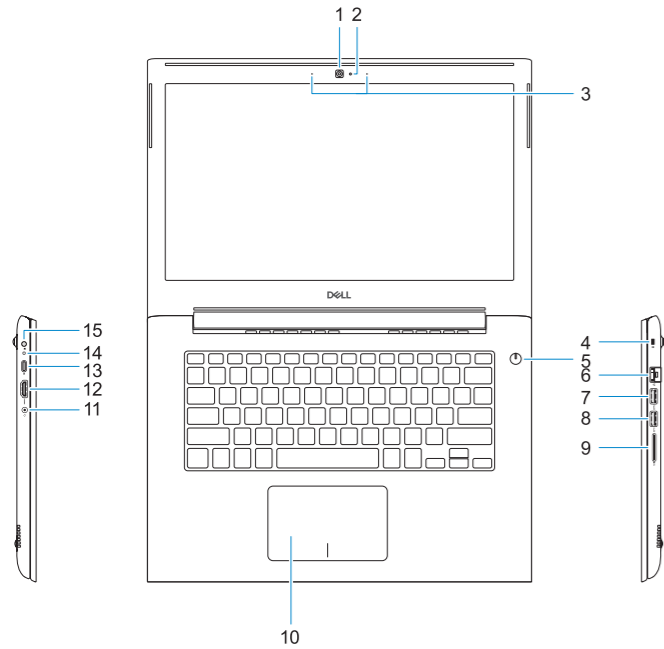

### Computer model

Μοντέλο υπολογιστή | Modelo do computador

Модель компьютера | דגם מחשב

Vostro 5471

© 2017 Dell Inc. or its subsidiaries.

© 2017 Microsoft Corporation.

0PKN71A00

2017-09

# Features

Χαρακτηριστικά | Recursos | Компоненты | תכונות

- |                                                  |                                                                 |
|--------------------------------------------------|-----------------------------------------------------------------|
| 1. Camera                                        | 12. HDMI port                                                   |
| 2. Camera status light                           | 13. USB 3.1 Gen 1 (Type-C) port with Power Delivery/DisplayPort |
| 3. Dual-array microphones                        | 14. Power and battery-status light                              |
| 4. Noble security-cable slot                     | 15. Power-adapter port                                          |
| 5. Power button with optional fingerprint reader | 16. Speaker                                                     |
| 6. Network connector                             | 17. Service tag label                                           |
| 7. USB 3.1 Gen 1 port with PowerShare            |                                                                 |
| 8. USB 3.1 Gen 1 port                            |                                                                 |
| 9. SD card reader                                |                                                                 |
| 10. Touchpad                                     |                                                                 |
| 11. Headset port                                 |                                                                 |