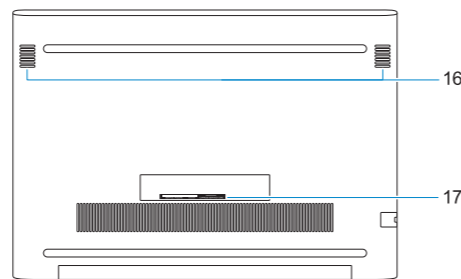

Model računala | Модель компьютера

Model računara

Vostro 5471

Features

Značajke | Компоненты | Funkcije

- | | |
|--|---|
| 1. Camera | 12. HDMI port |
| 2. Camera status light | 13. USB 3.1 Gen 1 (Type-C) port with Power Delivery/DisplayPort |
| 3. Dual-array microphones | 14. Power and battery-status light |
| 4. Noble security-cable slot | 15. Power-adaptor port |
| 5. Power button with optional fingerprint reader | 16. Speaker |
| 6. Network connector | 17. Service tag label |
| 7. USB 3.1 Gen 1 port with PowerShare | |
| 8. USB 3.1 Gen 1 port | |
| 9. SD card reader | |
| 10. Touchpad | |
| 11. Headset port | |