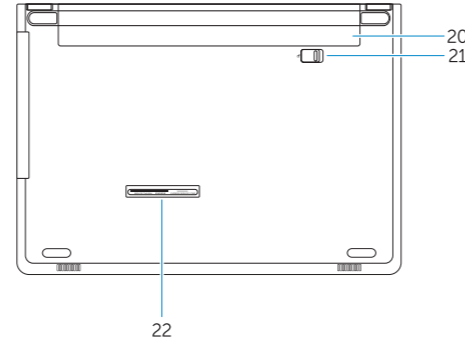

# Features

Fitur | Características | الميزات

1. Camera
2. Camera-status light
3. Microphone
4. Security-cable slot
5. Power button
6. Optical drive
7. USB 2.0 port
8. Headset port
9. Memory card reader
10. Fingerprint reader (optional)
11. Speaker
12. Power and battery-status light/  
hard-drive activity light
13. Touchpad
14. Speaker
15. USB 3.1 Gen 1 ports
16. HDMI port
17. VGA port
18. Network port
19. Power adapter
20. Battery
21. Battery release latch
22. Service Tag label