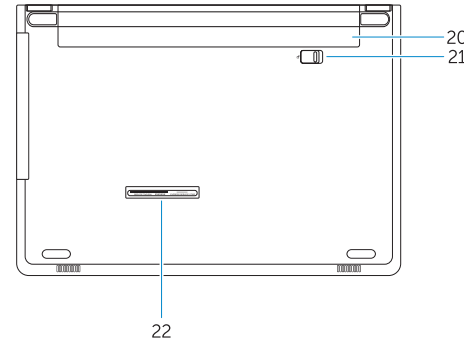

© 2017 Intel Corporation.

0Y4YJFA00

ETC

2017-11

Features

Fitur | Características | الميزات

1. Camera
2. Camera-status light
3. Microphone
4. Security-cable slot
5. Power button
6. Optical drive
7. USB 2.0 port
8. Headset port
9. Memory card reader
10. Fingerprint reader (optional)
11. Speaker
12. Power and battery-status light/hard-drive activity light
13. Touchpad
14. Speaker
15. USB 3.1 Gen 1 ports
16. HDMI port
17. VGA port
18. Network port
19. Power adapter
20. Battery
21. Battery release latch
22. Service Tag label