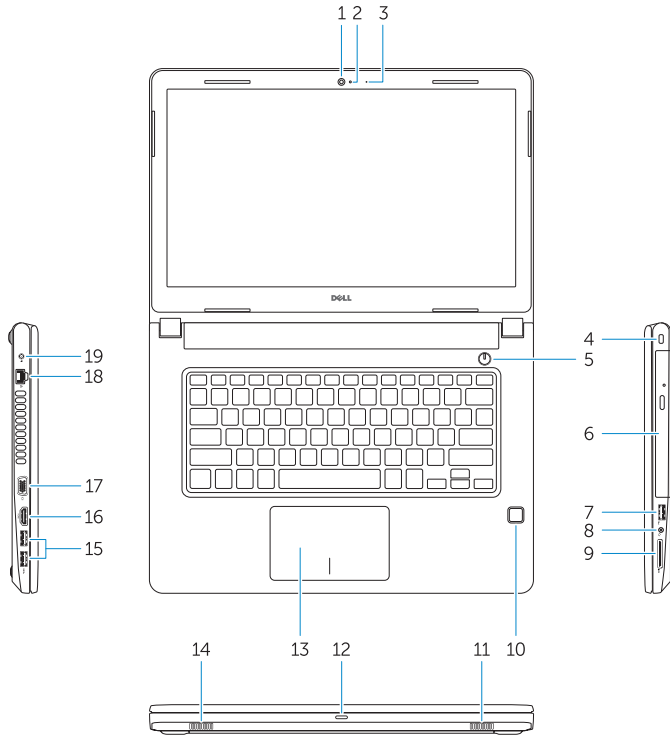

© 2017 Intel Corporation.

0Y4YJFA00

ETC

2017-11

Features

Fitur | Características | الميزات

1. Camera
2. Camera-status light
3. Microphone
4. Security-cable slot
5. Power button
6. Optical drive
7. USB 2.0 port
8. Headset port
9. Memory card reader
10. Fingerprint reader (optional)
11. Speaker
12. Power and battery-status light/hard-drive activity light
13. Touchpad
14. Speaker
15. USB 3.1 Gen 1 ports
16. HDMI port
17. VGA port
18. Network port
19. Power adapter
20. Battery
21. Battery release latch
22. Service Tag label