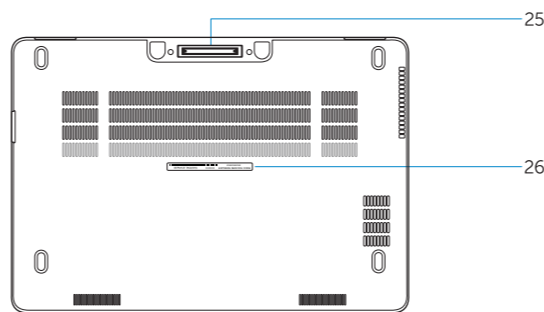

Features

Funkce | Jellemzők | Funkcje | Vlastnosti

1. Network connector
2. HDMI connector
3. Mini DisplayPort
4. Microphones (only in touchscreen)
5. Camera
6. Camera-status light
7. USB 3.0 connectors (2)
8. Power connector
9. Microphones (only in non-touchscreen)
10. Power button
11. SIM port (optional)
12. USB 3.0 connector with PowerShare
13. Memory card reader
14. Headset connector
15. Contactless smart-card reader (optional)
16. Fingerprint reader (optional)
17. Battery-status light
18. Hard-drive activity light
19. Power-status light
20. Speakers
21. Touchpad
22. Smart card reader (optional)
23. Track stick/track pad (optional)
24. Security-cable slot
25. Dock connector
26. Service-tag label