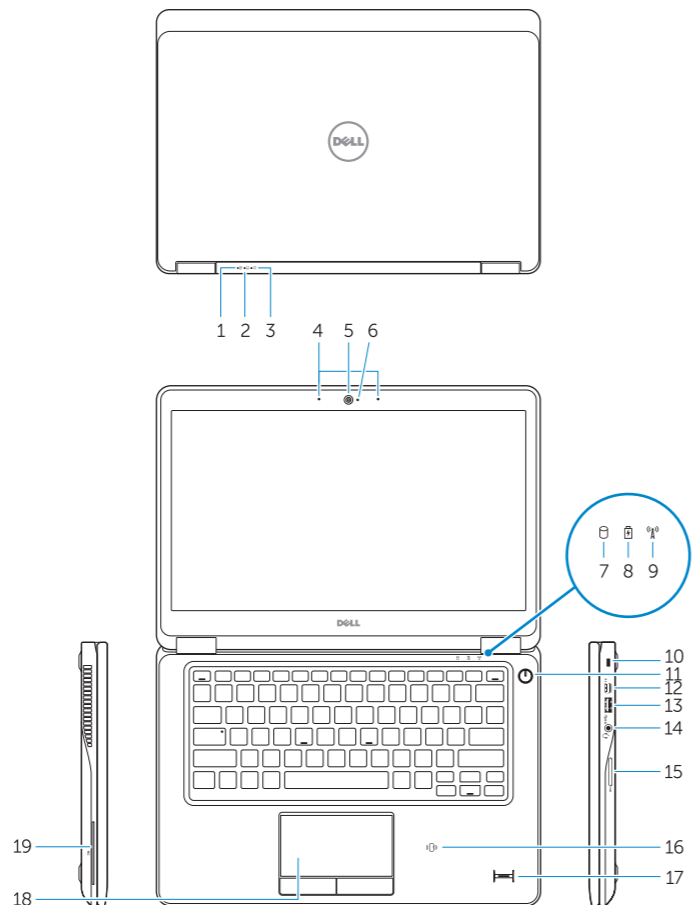

## Features

Funkce | Jellemzők | Funkcje | Vlastnosti

1. Battery-status light
2. Hard-drive activity light
3. Power-status light
4. Microphones
5. Camera
6. Camera-status light
7. Hard-drive activity light
8. Battery-status light
9. Wireless-status light
10. Security-cable slot
11. Power button
12. Mini-DisplayPort connector
13. USB 3.0 connector
14. Headset connector
15. Memory card reader