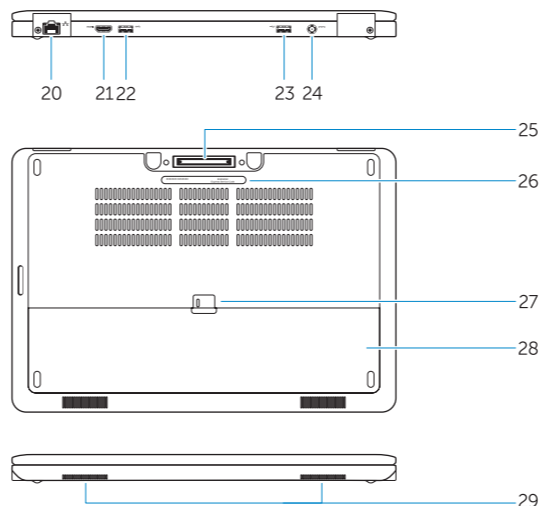

1. Indikátor stavu batérie
2. Indikátor činnosti pevného disku
3. Indikátor stavu napájania
4. Mikrofony
5. kamera
6. Indikátor stavu kamery
7. Indikátor činnosti pevného disku
8. Indikátor stavu batérie
9. Indikátor stavu bezdrátového pripojení
10. Slot bezpečnostního kabelu
11. Vypínač
12. Konektor rozhraní Mini-DisplayPort
13. Konektor USB 3.0
14. Konektor náhlavní soupravy
15. Čtečka paměťových karet

16. Čtečka bezkontaktních čipových karet / čtečka NFC (volitelná)
17. Čtečka otisků prstů (volitelná)
18. Dotyková podložka
19. Čtečka čipových karet (volitelná)
20. Síťový konektor
21. Konektor HDMI
22. Konektor USB 3.0
23. Konektor USB 3.0 s technologií PowerShare
24. Konektor napájení
25. Konektor doku (volitelný)
26. Servisní štítek
27. Uvolňovací pojistka batérie
28. Baterie
29. Reprodukory

1. Lampka stanu akumulatora
2. Lampka aktywności dysku twardego
3. Lampka stanu zasilania
4. Mikrofony
5. Kamera
6. Lampka stanu kamery
7. Lampka aktywności dysku twardego
8. Lampka stanu akumulatora
9. Lampka stanu urządzeń bezprzewodowych
10. Gniazdo linki antykradzieżowej
11. Przycisk zasilania
12. Złącze Mini-DisplayPort
13. Złącze USB 3.0
14. Złącze zestawu słuchawkowego
15. Czytnik kart pamięci

16. Czytnik kart zbliżeniowych / czujnik komunikacji bliskiego zasięgu (NFC) (opcjonalny)
17. Czytnik linii papilarnych (opcjonalny)
18. Tabliczka dotykowa
19. Czytnik kart inteligentnych (opcjonalny)
20. Złącze sieciowe
21. Złącze HDMI
22. Złącze USB 3.0
23. Złącze USB 3.0 z funkcją PowerShare
24. Złącze zasilania
25. Złącze dokowania (opcjonalne)
26. Etykieta ze znacznikiem serwisowym
27. Zwalniacz zatrasku akumulatora
28. Akumulator
29. Głośniki