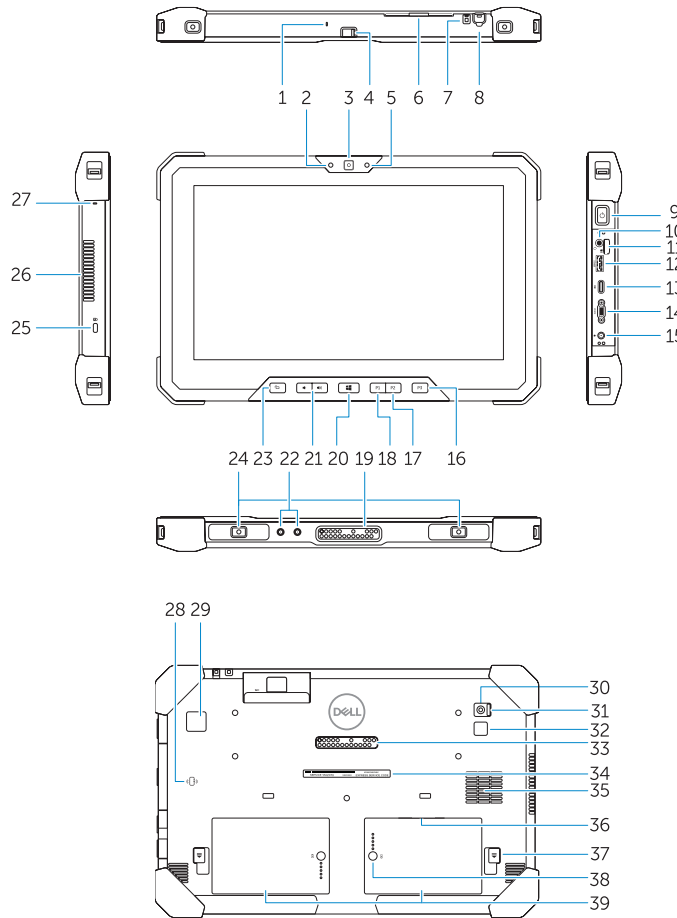

Features

Funktioner | Ominaisuudet | Funksjoner | Funktionen

1. Microphone
2. Camera status light
3. Camera
4. Camera shutter switch
5. Ambient light sensor
6. Security card reader
7. Lanyard connector slot for stylus
8. Stylus
9. Power button
10. Headset port
11. microSD card reader
12. USB 3.1 Gen 1 port with PowerShare
13. DisplayPort with PowerShare over USB Type-C
14. Micro serial port
15. Power connector port
16. User programmable button 3*
17. User programmable button 2*
18. User programmable button 1*
19. Docking pogo pins
20. Windows button
21. Volume buttons
22. Radio antennae pass-through connector
23. Screen rotate lock button
24. Dock-guide slots
25. Security cable slot
26. QuadCool vent output
27. Microphone
28. Contactless smart card reader
29. Fingerprint reader
30. Rear camera
31. Camera shutter switch
32. Camera flash lens
33. Expansion module pogo pins
34. Service tag label
35. QuadCool intake vent
36. uSIM card slot (remove battery to access)
37. Battery release latch button
38. Battery life meter
39. Battery