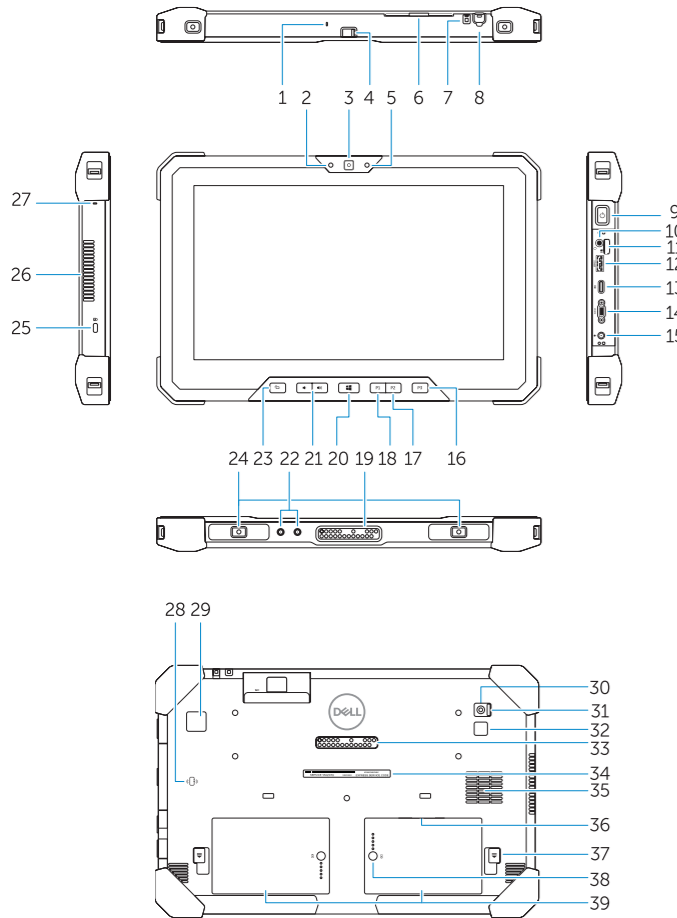

Features

Funktioner | Ominaisuuudet | Funksjoner | Funktionen

1. Microphone
2. Camera status light
3. Camera
4. Camera shutter switch
5. Ambient light sensor
6. Security card reader
7. Lanyard connector slot for stylus
8. Stylus
9. Power button
10. Headset port
11. microSD card reader
12. USB 3.1 Gen 1 port with PowerShare
13. DisplayPort with PowerShare over USB Type-C
14. Micro serial port
15. Power connector port
16. User programmable button 3*
17. User programmable button 2*
18. User programmable button 1*
19. Docking pogo pins
20. Windows button
21. Volume buttons
22. Radio antennae pass-through connector
23. Screen rotate lock button
24. Dock-guide slots
25. Security cable slot
26. QuadCool vent output
27. Microphone
28. Contactless smart card reader
29. Fingerprint reader
30. Rear camera
31. Camera shutter switch
32. Camera flash lens
33. Expansion module pogo pins
34. Service tag label
35. QuadCool intake vent
36. uSIM card slot (remove battery to access)
37. Battery release latch button
38. Battery life meter
39. Battery