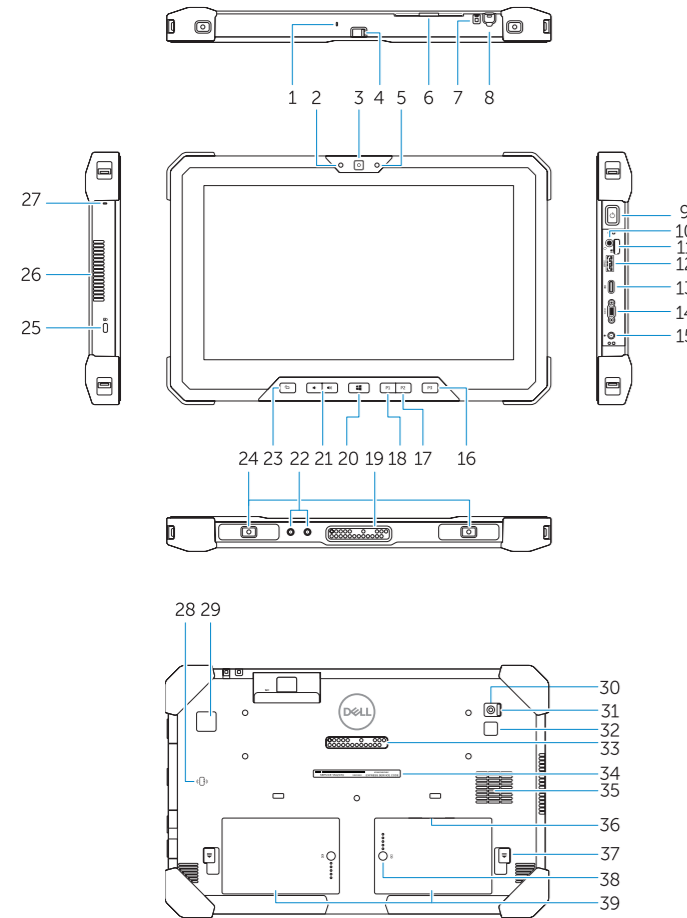

Features

Fitur | Características | الميزات

1. Microphone
2. Camera status light
3. Camera
4. Camera shutter switch
5. Ambient light sensor
6. Security card reader
7. Lanyard connector slot for stylus
8. Stylus
9. Power button
10. Headset port
11. microSD card reader
12. USB 3.1 Gen 1 port with PowerShare
13. DisplayPort with PowerShare over USB Type-C
14. Micro serial port
15. Power connector port
16. User programmable button 3*
17. User programmable button 2*
18. User programmable button 1*
19. Docking pogo pins
20. Windows button
21. Volume buttons
22. Radio antennae pass-through connector
23. Screen rotate lock button
24. Dock-guide slots
25. Security cable slot
26. QuadCool vent output
27. Microphone
28. Contactless smart card reader
29. Fingerprint reader
30. Rear camera
31. Camera shutter switch
32. Camera flash lens
33. Expansion module pogo pins
34. Service tag label
35. QuadCool intake vent
36. uSIM card slot (remove battery to access)
37. Battery release latch
38. Battery life meter
39. Battery

NOTE: *To setup and configure Rugged Control Center (RCC) with the tablet, see the documentation available at Dell.com/support/manuals

1. Mikrofon
2. Lampu status kamera
3. Kamera
4. Sakelar rana kamera
5. Sensor cahaya sekitar
6. Pembaca kartu keamanan
7. Slot konektor Lanyard untuk stylus
8. Stylus
9. Tombol Daya
10. Port headset
11. satu pembaca kartu microSD
12. Port USB 3.1 Tdenga PowerShare
13. DisplayPort dengan PowerShare melalui USB Type-C
14. Port serial mikro
15. Port konektor daya
16. Tombol terprogram pengguna 3
17. Tombol terprogram pengguna 2
18. Tombol terprogram pengguna 1
19. Pin pogo docking
20. Tombol Windows
21. Tombol volume
22. Konektor pass-through frekuensi radio
23. Tombol kunci putar layar
24. Slot pemandu-dock
25. Slot kabel pengaman
26. Lubang keluar ventilasi QuadCool
27. Mikrofon
28. Pembaca kartu pintar nirkontak
29. Pembaca sidik jari
30. Kamera belakang
31. Sakelar rana kamera
32. Lampu kilat kamera
33. Pin pogo modul ekspansi
34. Label tag servis
35. Lubang udara masuk QuadCool
36. Slot SIM (lepaskan baterai untuk mengakses)
37. Kait pelapas baterai
38. Meter isi baterai
39. Baterai

CATATAN: *Untuk menyatel dan mengonfigurasi Rugged Control Center (RCC) dengan tablet, lihat dokumentasi yang tersedia di Dell.com/support/manuals