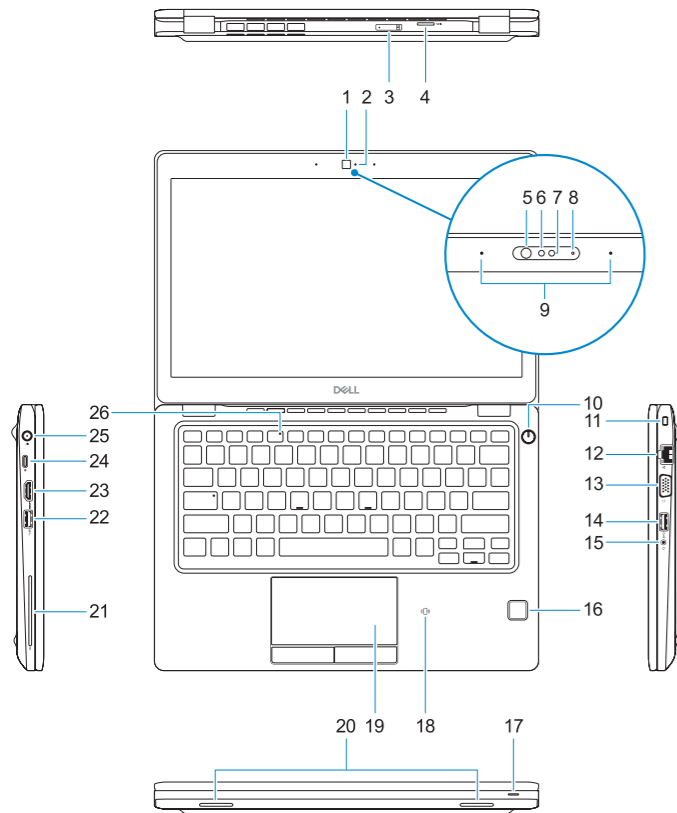

049YF3A01

2017-11

Features

Funktsioonid

1. Camera
2. Camera status light
3. micro-SIM card slot (optional)
4. microSD card reader
5. Infrared (IR) emitter (optional)
6. Infrared camera (optional)
7. Camera (optional)
8. Camera-status light (optional)
9. Dual array microphones
10. Power button/Power status LED
11. Nobel Wedge lock slot
12. Network port
13. VGA port
14. USB 3.1 Gen 1 port with PowerShare
15. Headset/Microphone port
16. Touch Fingerprint reader (optional)
17. Battery charge status light
18. NFC sensor (optional)
19. Touchpad
20. Speakers
21. Smartcard reader (optional)
22. USB 3.1 Gen 1 port
23. HDMI port
24. DisplayPort over USB Type-C
25. Power connector port
26. Microphone status light
27. Service Tag label