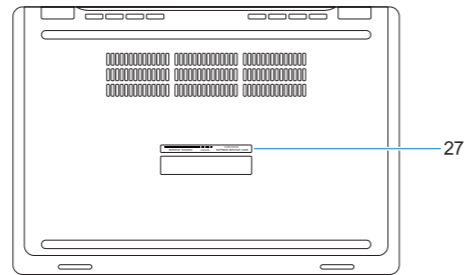

049YF3A01

2017-11

Features

Funktsioonid

1. Camera
2. Camera status light
3. micro-SIM card slot (optional)
4. microSD card reader
5. Infrared (IR) emitter (optional)
6. Infrared camera (optional)
7. Camera (optional)
8. Camera-status light (optional)
9. Dual array microphones
10. Power button/Power status LED
11. Nobel Wedge lock slot
12. Network port
13. VGA port
14. USB 3.1 Gen 1 port with PowerShare
15. Headset/Microphone port
16. Touch Fingerprint reader (optional)
17. Battery charge status light
18. NFC sensor (optional)
19. Touchpad
20. Speakers
21. Smartcard reader (optional)
22. USB 3.1 Gen 1 port
23. HDMI port
24. DisplayPort over USB Type-C
25. Power connector port
26. Microphone status light
27. Service Tag label