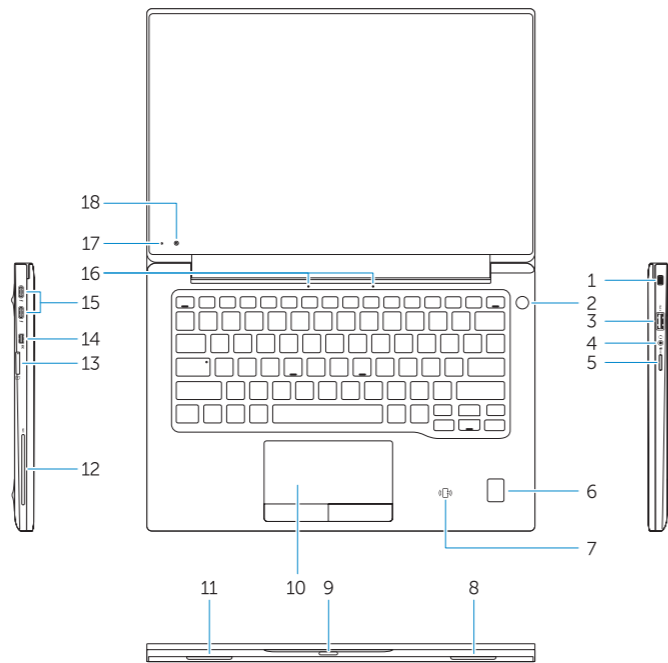

## Features

功能部件 | 功能 | 外觀 | 기능

1. Security-cable slot
2. Power button
3. USB 3.0 connector
4. Headset connector
5. Micro SD card reader
6. Fingerprint reader (optional)
7. Contactless card reader (optional)
8. Speaker
9. Status light
10. Touchpad
11. Speaker
12. Smartcard reader (optional)
13. Micro SIM card reader (optional)
14. Micro HDMI connector