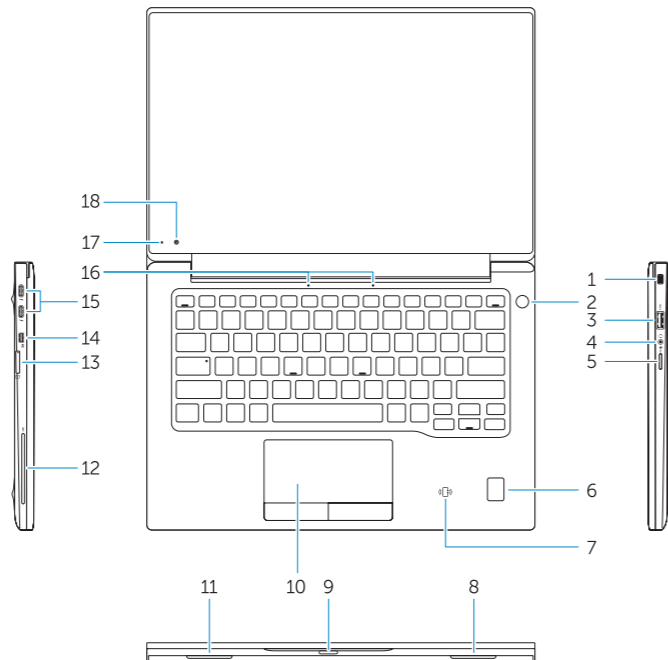

Latitude - 7370

Features

Fitur | Tính năng | الميزات

1. Security-cable slot
2. Power button
3. USB 3.0 connector
4. Headset connector
5. Micro SD card reader
6. Fingerprint reader (optional)
7. Contactless card reader (optional)
8. Speaker
9. Status light
10. Touchpad
11. Speaker
12. Smartcard reader (optional)
13. Micro SIM card reader (optional)
14. Micro HDMI connector