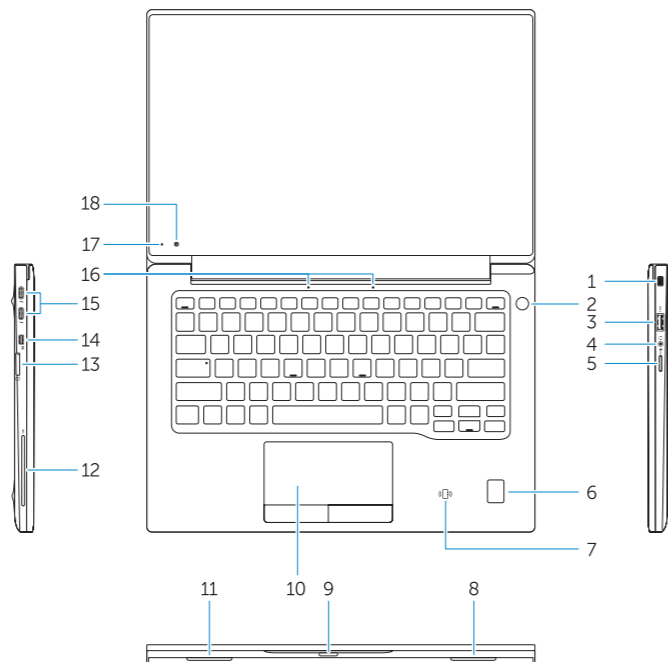

Funksjoner | Vlastnosti | Funkcije

1. Security-cable slot
2. Power button
3. USB 3.0 connector
4. Headset connector
5. Micro SD card reader
6. Fingerprint reader (optional)
7. Contactless card reader (optional)
8. Speaker
9. Status light
10. Touchpad
11. Speaker
12. Smartcard reader (optional)
13. Micro SIM card reader (optional)
14. Micro HDMI connector