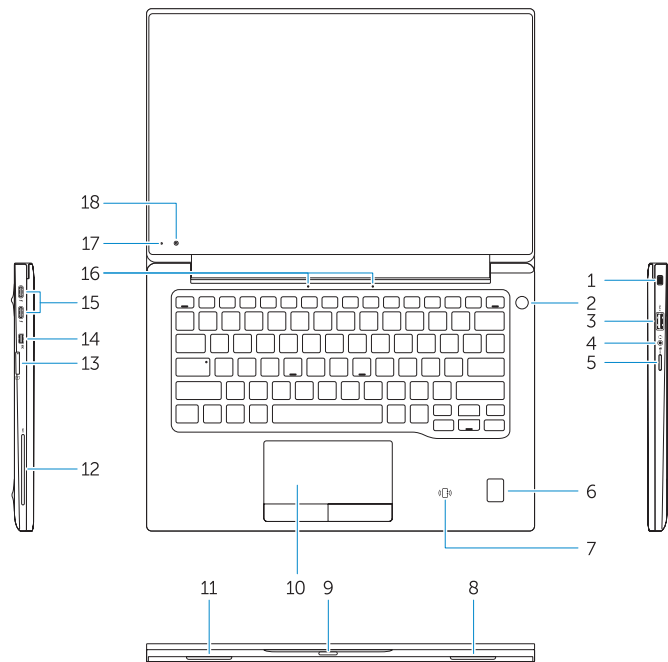

Features

Kenmerken | Jellemzők | Характеристики

1. Security-cable slot
2. Power button
3. USB 3.0 connector
4. Headset connector
5. Micro SD card reader
6. Fingerprint reader (optional)
7. Contactless card reader (optional)
8. Speaker
9. Status light
10. Touchpad
11. Speaker
12. Smartcard reader (optional)
13. Micro SIM card reader (optional)
14. Micro HDMI connector