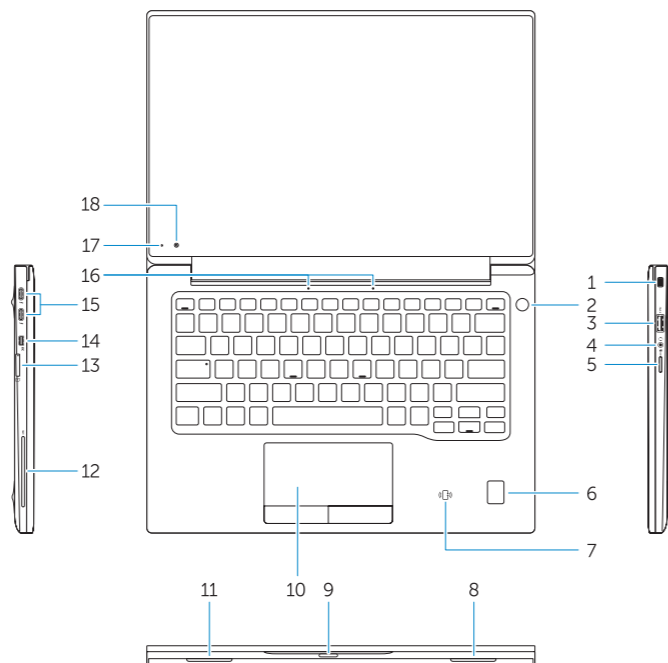

Funksjoner | Vlastnosti | Funkcije

1. Security-cable slot
2. Power button
3. USB 3.0 connector
4. Headset connector
5. Micro SD card reader
6. Fingerprint reader (optional)
7. Contactless card reader (optional)
8. Speaker
9. Status light
10. Touchpad
11. Speaker
12. Smartcard reader (optional)
13. Micro SIM card reader (optional)
14. Micro HDMI connector