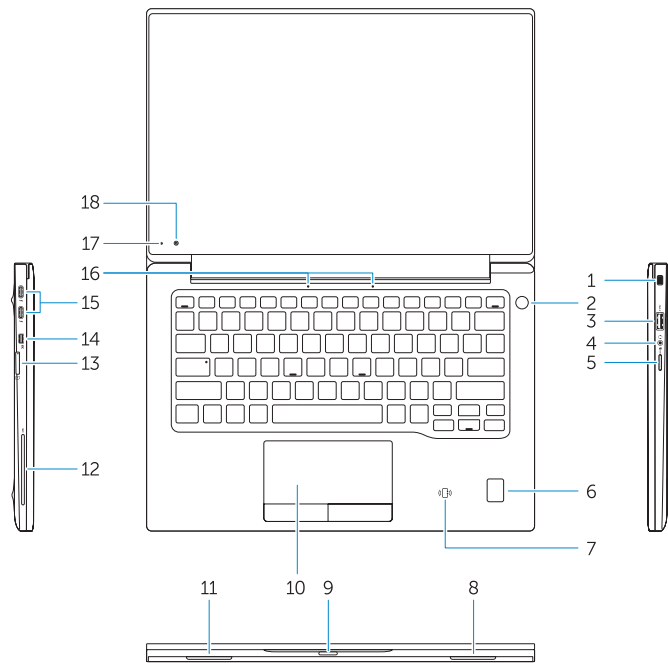

Features

Kenmerken | Jellemzők | Характеристики

1. Security-cable slot
2. Power button
3. USB 3.0 connector
4. Headset connector
5. Micro SD card reader
6. Fingerprint reader (optional)
7. Contactless card reader (optional)
8. Speaker
9. Status light
10. Touchpad
11. Speaker
12. Smartcard reader (optional)
13. Micro SIM card reader (optional)
14. Micro HDMI connector