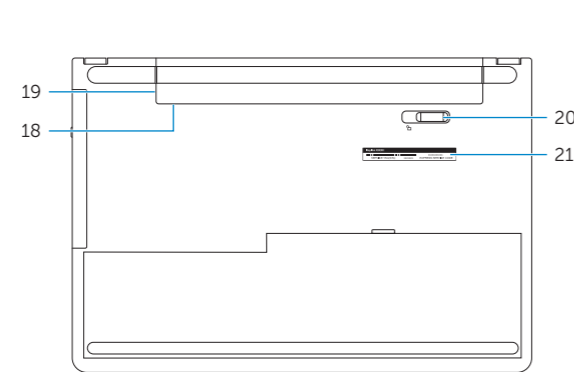

Inspiron 15-5555

Inspiron 15-5558

Features

Funcionalidades | Caracteristici | Funkcije | Özellikler

1. Right microphone
2. Camera-status light
3. Camera
4. Left microphone (Inspiron 15-5558 and Inspiron 15-5555 only)
5. Power-adaptor port
6. Network port (Inspiron 15-5558 and Inspiron 15-5555 only)
7. HDMI port
8. USB 3.0 port
9. Media-card reader

10. Power and battery-status light/hard-drive activity light
11. Left-click area
12. Right-click area
13. Headset port
14. USB 2.0 ports (2)
15. Optical drive
16. Security-cable slot
17. Power button
18. Regulatory label (in battery bay)
19. Battery
20. Battery-release latch
21. Service Tag label