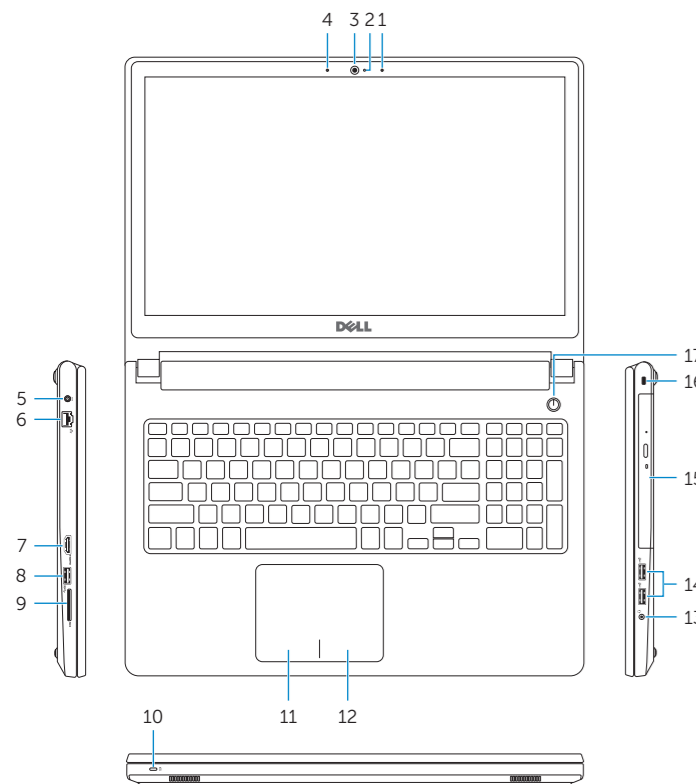

Inspiron 15-5555

Inspiron 15-5558

Features

Funcionalidades | Caracteristici | Funkcije | Özellikler

1. Right microphone
2. Camera-status light
3. Camera
4. Left microphone (Inspiron 15-5558 and Inspiron 15-5555 only)
5. Power-adaptor port
6. Network port (Inspiron 15-5558 and Inspiron 15-5555 only)
7. HDMI port
8. USB 3.0 port
9. Media-card reader
10. Power and battery-status light/hard-drive activity light
11. Left-click area
12. Right-click area
13. Headset port
14. USB 2.0 ports (2)
15. Optical drive
16. Security-cable slot
17. Power button
18. Regulatory label (in battery bay)
19. Battery
20. Battery-release latch
21. Service Tag label