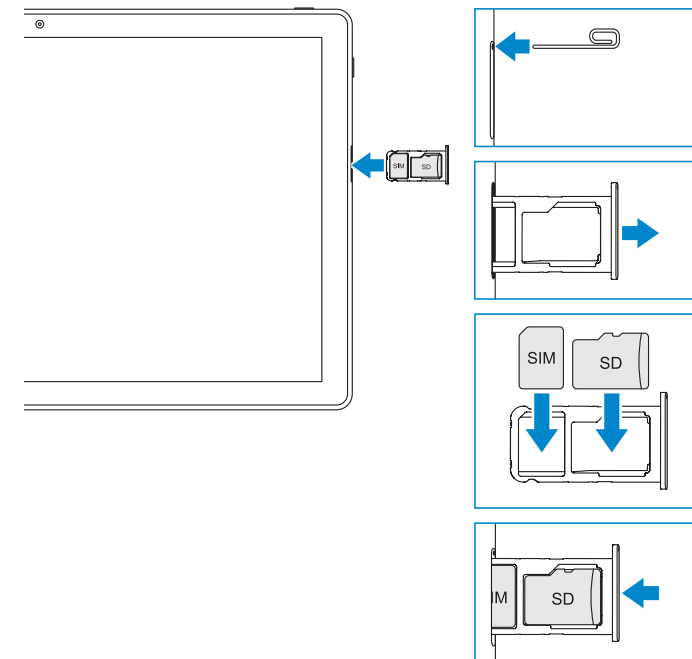

Inspiron 12 5000

2-in-1

Quick Start Guide

快速入门指南

1 Insert nano SIM card and microSD card —Optional

插入 Nano SIM 卡和 microSD 卡 — 可选

2 Connect the power adapter and press the power button

连接电源适配器，然后按下电源按钮

T03J

T03J001

Inspiron 12-5280

Features

功能

- Power button
- Battery status light
- Right microphone
- Left microphone
- Front camera
- Headset port
- Volume control
- USB 3.1 Gen 1 (Type-C) port/DisplayPort
- USB 3.1 Gen 1 (Type-C) port with Power Delivery/DisplayPort
- Left speaker
- Docking pins
- Keyboard-dock guide slots (2)
- Rear camera
- Service Tag label (beneath kickstand)
- Right speakers
- Nano SIM/MicroSD-card slot
- Windows button