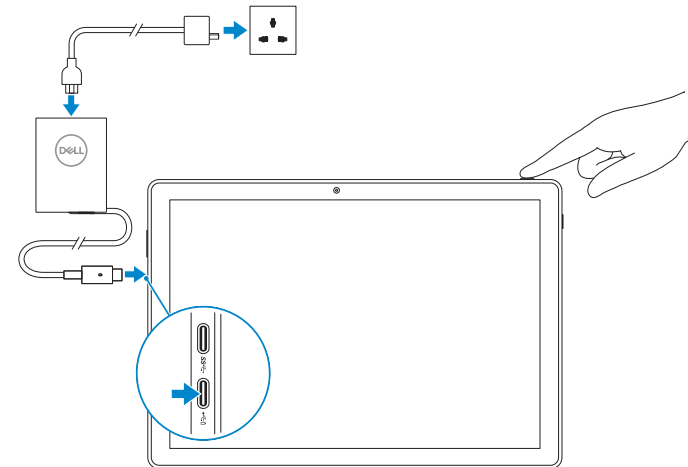

Inspiron 12 5000

2-in-1

Quick Start Guide

快速入门指南

1 Insert nano SIM card and microSD card —Optional

插入 Nano SIM 卡和 microSD 卡 — 可选

2 Connect the power adapter and press the power button

连接电源适配器，然后按下电源按钮

T03J

T03J001

Inspiron 12-5280

Features

功能

- Power button
- Battery status light
- Right microphone
- Left microphone
- Front camera
- Headset port
- Volume control
- USB 3.1 Gen 1 (Type-C) port/DisplayPort
- USB 3.1 Gen 1 (Type-C) port with Power Delivery/DisplayPort
- Left speaker
- Docking pins
- Keyboard-dock guide slots (2)
- Rear camera
- Service Tag label (beneath kickstand)
- Right speakers
- Nano SIM/MicroSD-card slot
- Windows button