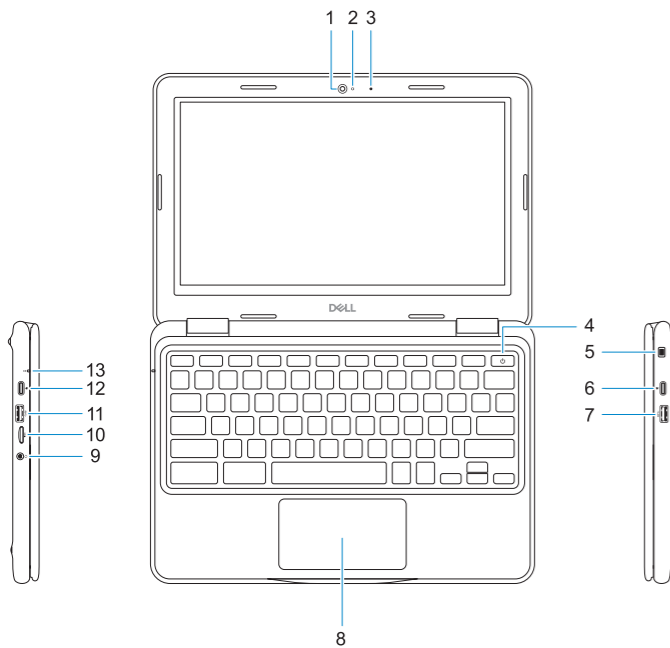

# Features

Kenmerken | Caractéristiques

1. Camera
2. Camera status light
3. Microphone
4. Power button
5. Noble wedge lock slot
6. USB Type-C (Power Delivery/ DisplayPort)
7. USB 3.1 Gen 1 port
8. Touchpad
9. Headset port
10. microSD card reader
11. USB 3.1 Gen 1 port
12. USB Type-C (Power Delivery/ DisplayPort)
13. Battery status light