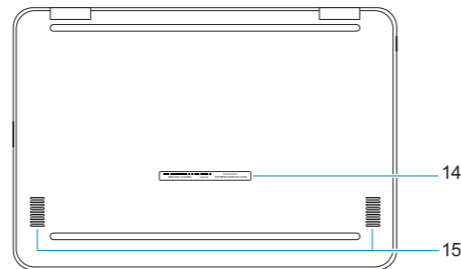

# Features

Kenmerken | Caractéristiques

1. Camera
2. Camera status light
3. Microphone
4. Power button
5. Noble wedge lock slot
6. USB Type-C (Power Delivery/ DisplayPort)
7. USB 3.1 Gen 1 port
8. Touchpad
9. Headset port
10. microSD card reader
11. USB 3.1 Gen 1 port
12. USB Type-C (Power Delivery/ DisplayPort)
13. Battery status light