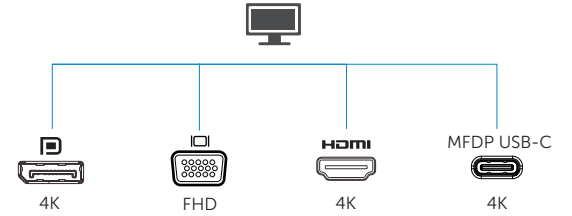

# Dell USB-C Mobile Adapter DA310

## Quick Start Guide

1

2

**NOTE:** The mobile adapter supports only one display at a time.

Without Power Delivery Pass-Through

With Power Delivery Pass-Through Via USB-C Power Adapter

With Power Delivery Pass-Through Via USB-C Monitor