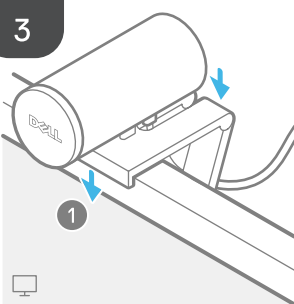

Dell Digital Hi-Resolution Webcam
WB7022
Quick Start Guide

<https://www.dell.com/support/webcam-wb7022>

Regulatory Model: WB7022c

2021-07
© 2021 Dell Inc. or its subsidiaries.

www.dell.com/support
www.dell.com/support/drivers
www.dell.com/contactdell
www.dell.com/regulatory_compliance