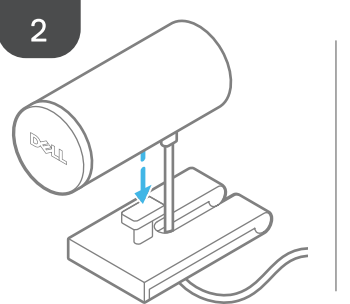

Dell Digital Hi-Resolution Webcam
WB7022
Quick Start Guide

<https://www.dell.com/support/webcam-wb7022>

Regulatory Model: WB7022c

2021-07
© 2021 Dell Inc. or its subsidiaries.

www.dell.com/support
www.dell.com/support/drivers
www.dell.com/contactdell
www.dell.com/regulatory_compliance