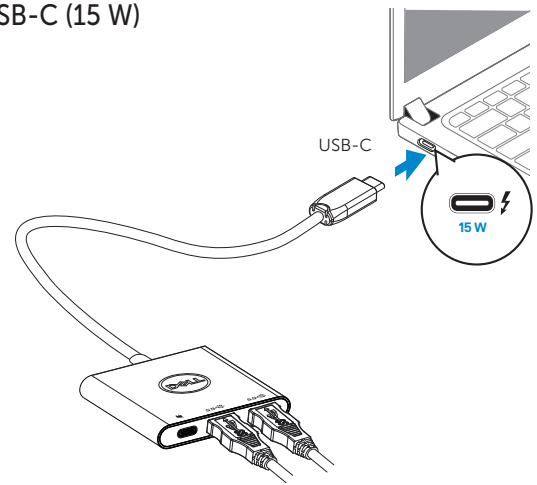

Dell USB-C to Dual USB-A

Quick Start Guide

Power Pass-Through

Power Pass-Through.

USB-C (15 W)

USB-C USB-A USB-A

USB 3.1 Gen 2, 10 Gbps

USB-C (7.5 W)

USB-C USB-A USB-A

USB 3.1 Gen 2, 10 Gbps

Dell.com/support
Dell.com/contactdell
Dell.com/regulatory_compliance

00Y19FFA00

©2019 Dell Inc. or its subsidiaries.

June 2019
P/N: Y19FF A00

Model: DBQ2B1BC070z