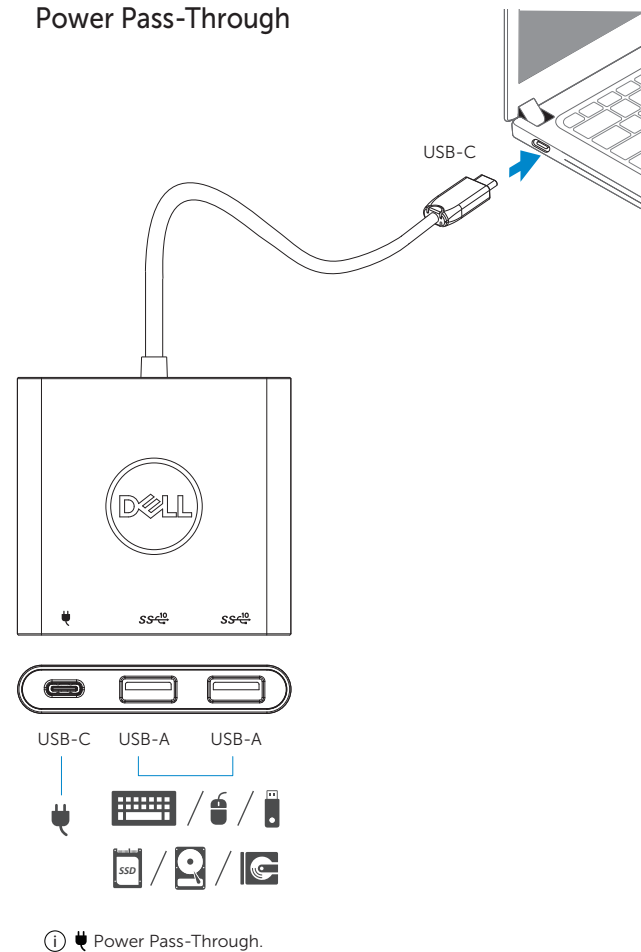

Dell USB-C to Dual USB-A

Quick Start Guide

Power Pass-Through

Power Pass-Through.

USB-C (15 W)

USB-C USB-A USB-A

USB 3.1 Gen 2, 10 Gbps

USB-C (7.5 W)

USB-C USB-A USB-A

USB 3.1 Gen 2, 10 Gbps

Dell.com/support
Dell.com/contactdell
Dell.com/regulatory_compliance

00Y19FFA00

©2019 Dell Inc. or its subsidiaries.

June 2019
P/N: Y19FF A00

Model: DBQ2B1BC070z