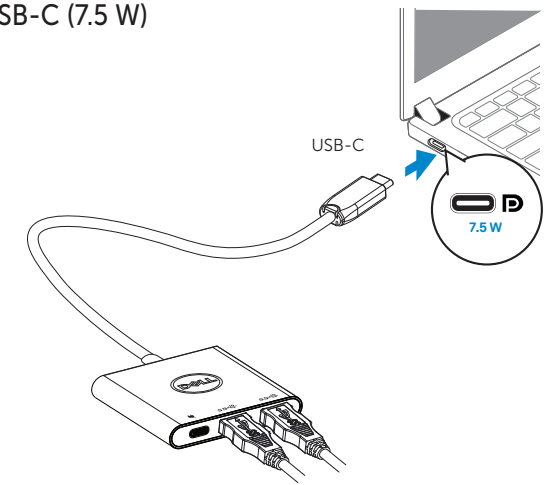

Dell USB-C to Dual USB-A

Quick Start Guide

Power Pass-Through

Power Pass-Through.

USB-C (15 W)

USB-C USB-A USB-A

USB 3.1 Gen 2, 10 Gbps

USB-C (7.5 W)

USB-C USB-A USB-A

USB 3.1 Gen 2, 10 Gbps

Dell.com/support
Dell.com/contactdell
Dell.com/regulatory_compliance

00Y19FFA00

©2019 Dell Inc. or its subsidiaries.

June 2019
P/N: Y19FF A00

Model: DBQ2B1BC070z