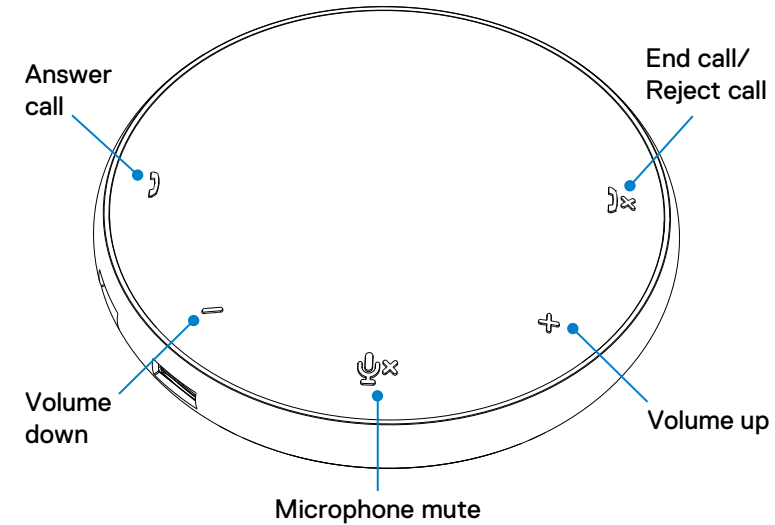

Dell Mobile Adapter Speakerphone

MH3021P

Quick Start Guide

NOTE: The mobile adapter supports only one display at a time.

Without Power Delivery

With Power Delivery Via USB-C Power Adapter

With Power Delivery Via USB-C Monitor