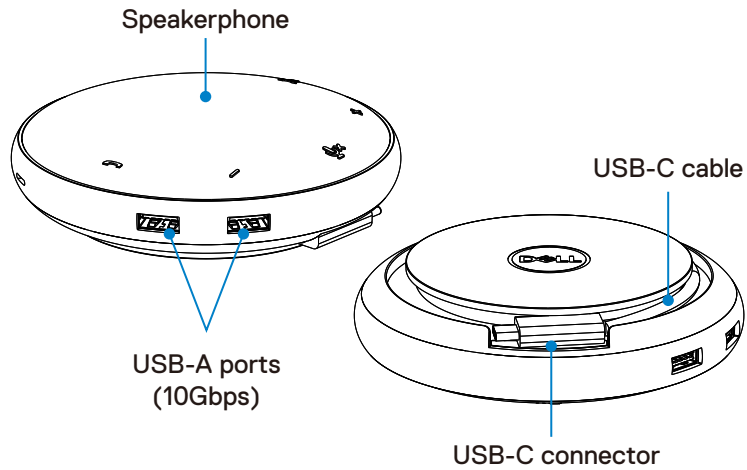

Dell Mobile Adapter Speakerphone

MH3021P

Quick Start Guide

NOTE: The mobile adapter supports only one display at a time.

Without Power Delivery

With Power Delivery Via USB-C Power Adapter

With Power Delivery Via USB-C Monitor