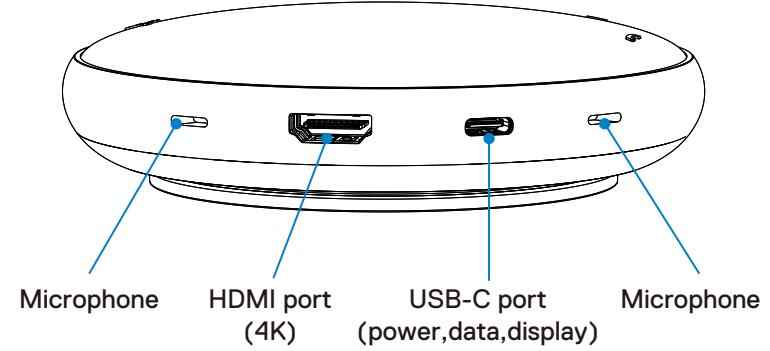

Dell Mobile Adapter Speakerphone

MH3021P

Quick Start Guide

NOTE: The mobile adapter supports only one display at a time.

Without Power Delivery

With Power Delivery Via USB-C Power Adapter

With Power Delivery Via USB-C Monitor