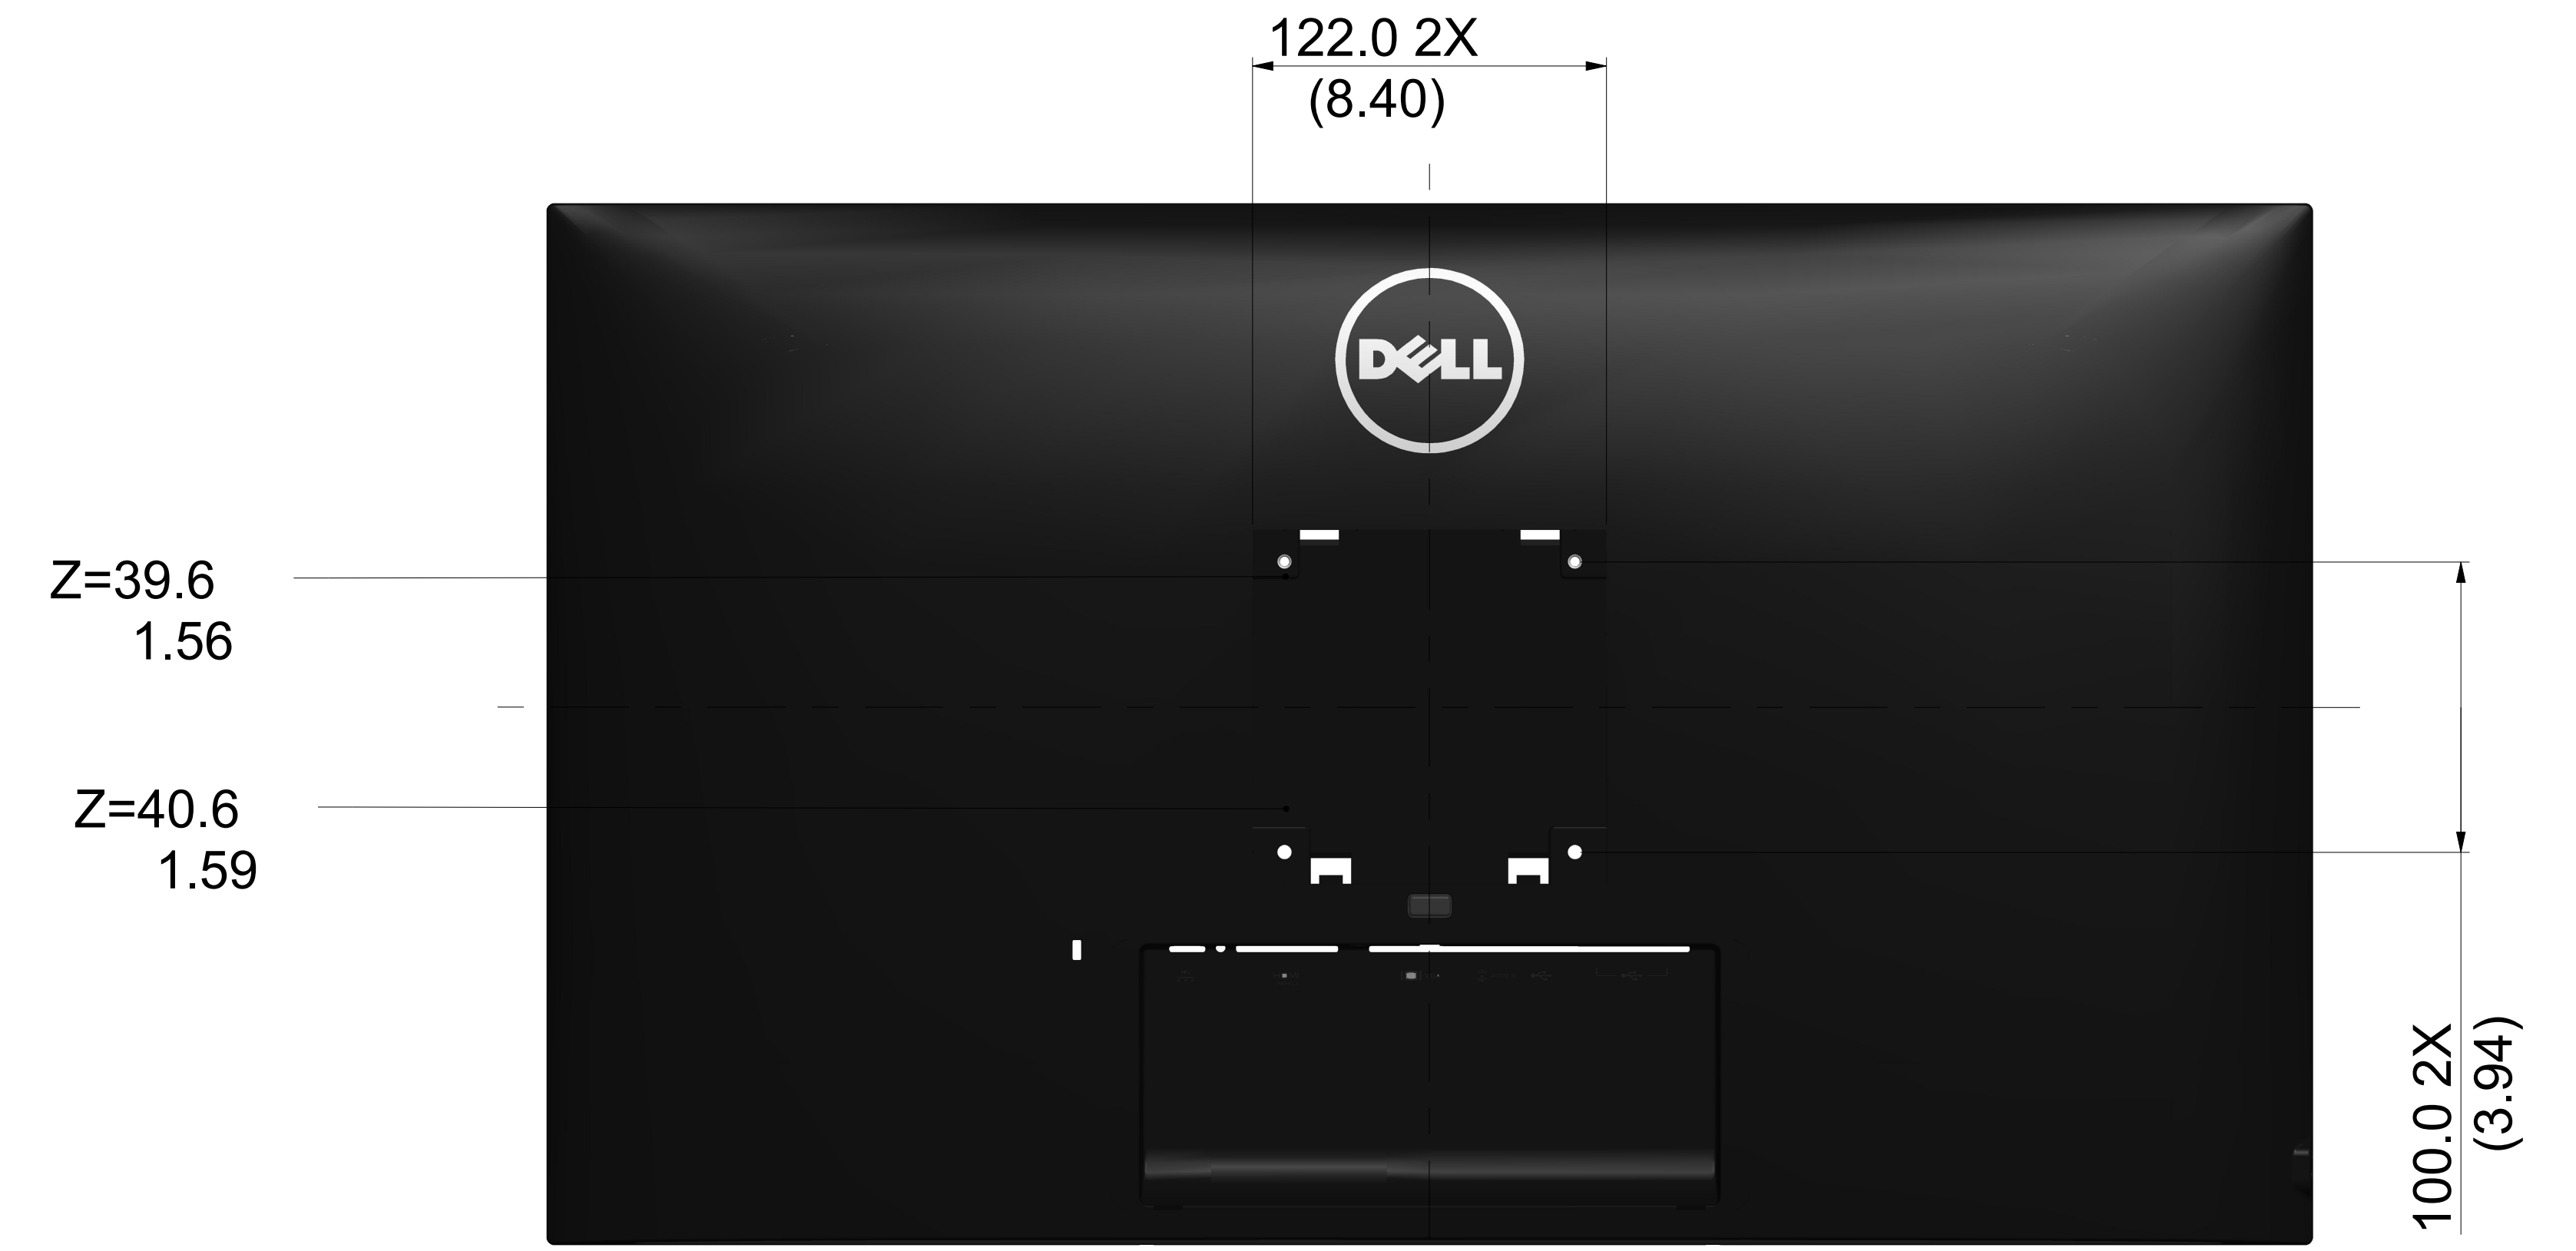

# S2715H Outline Dimensions

Nominal Dimensions  
Unit:mm(inch)

Tilt

Back view of Monitor without stand