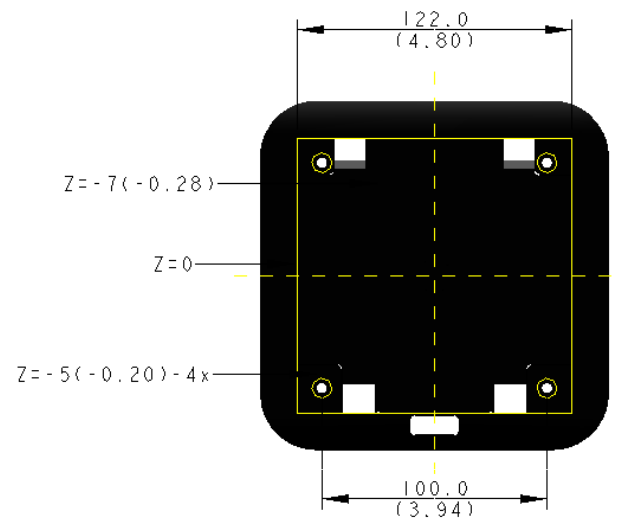

**P2412H External Dimension**

Nominal Dimensions

Unit: mm (inch)

Back view of Monitor without stand