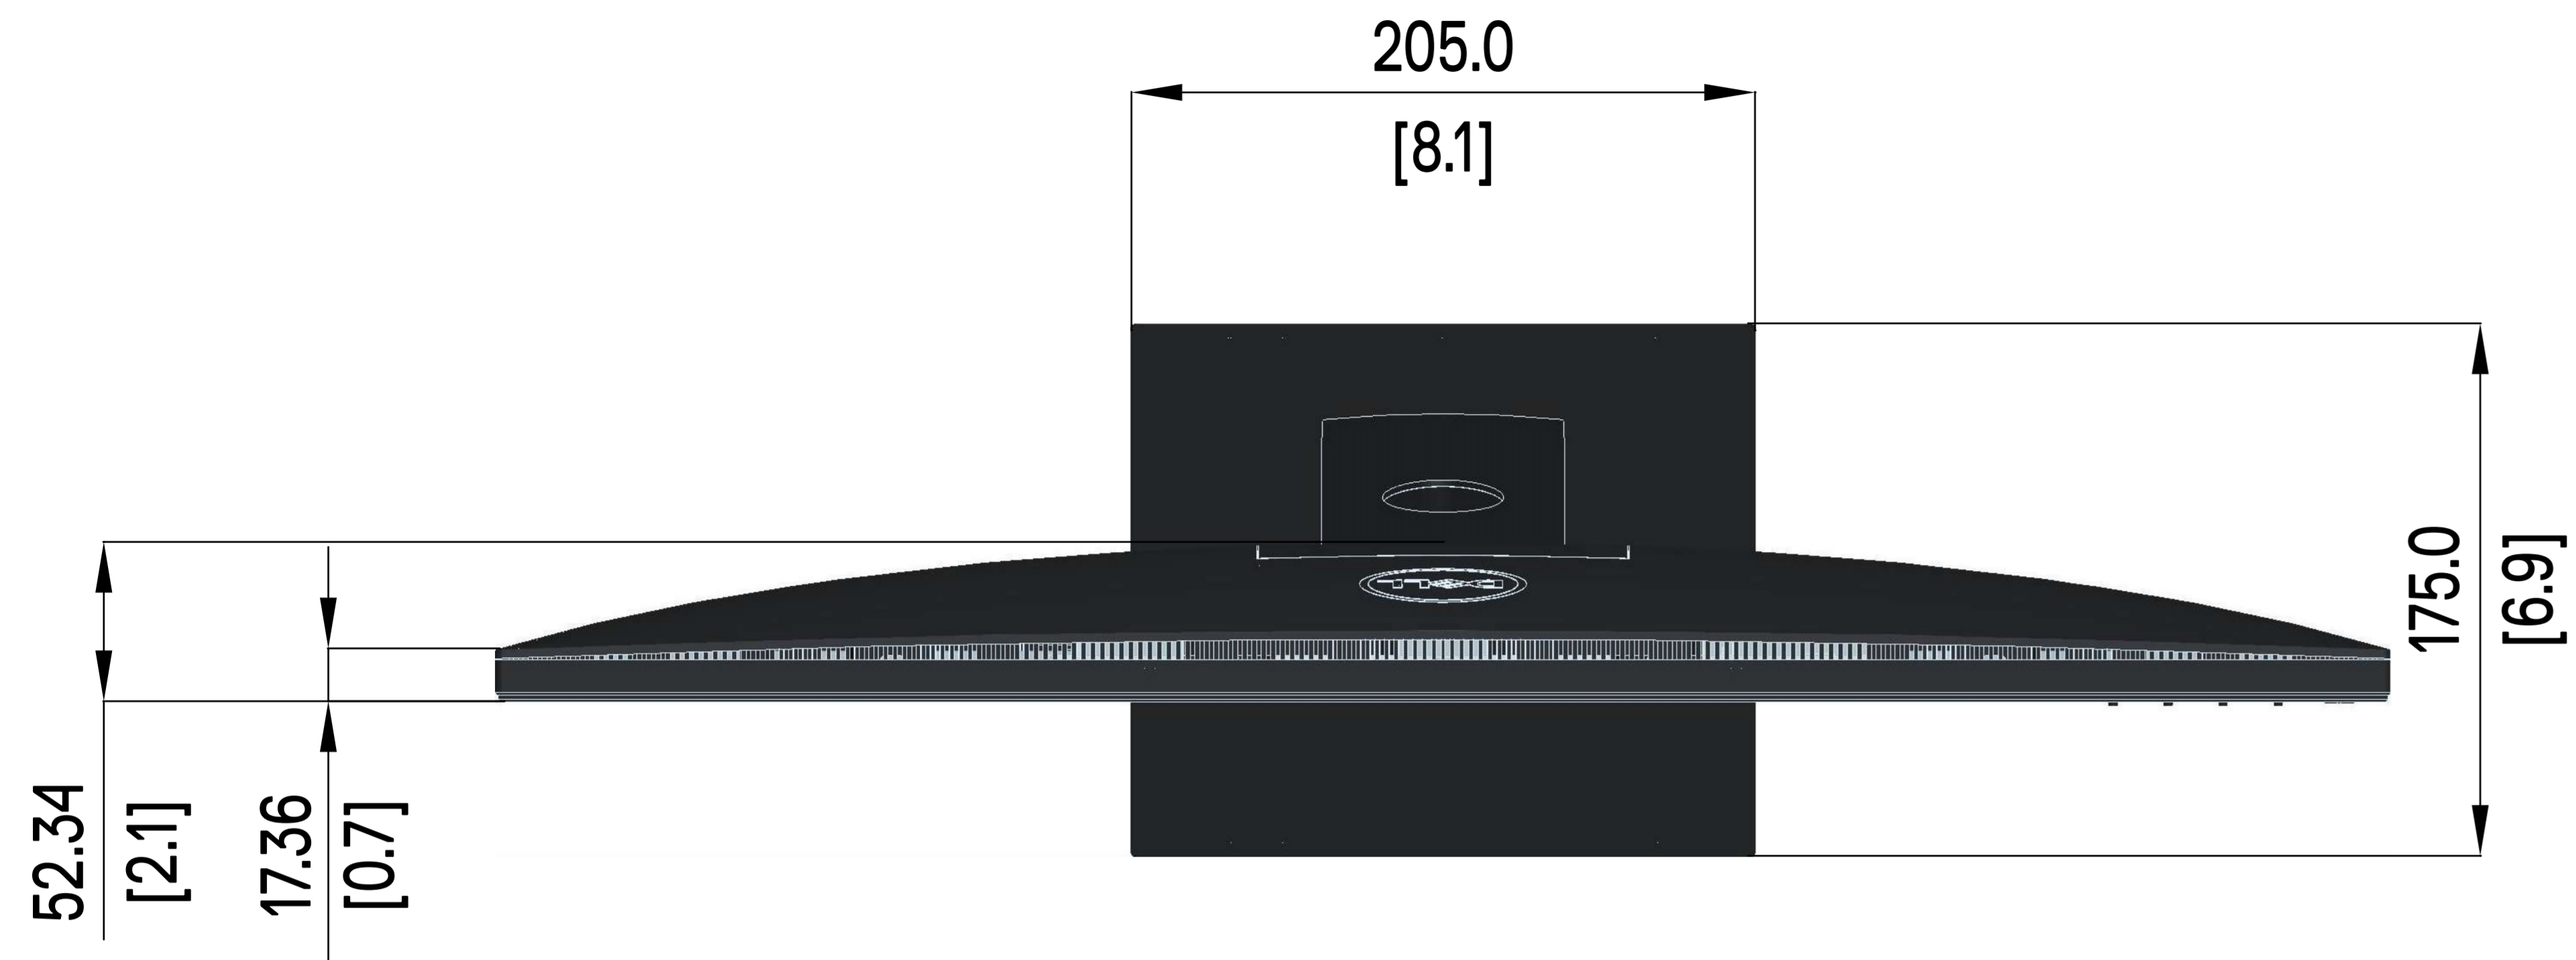

E2720HB Outline Dimension

Normal Dimension
Unit : mm (inch)

Back view of Monitor without stand