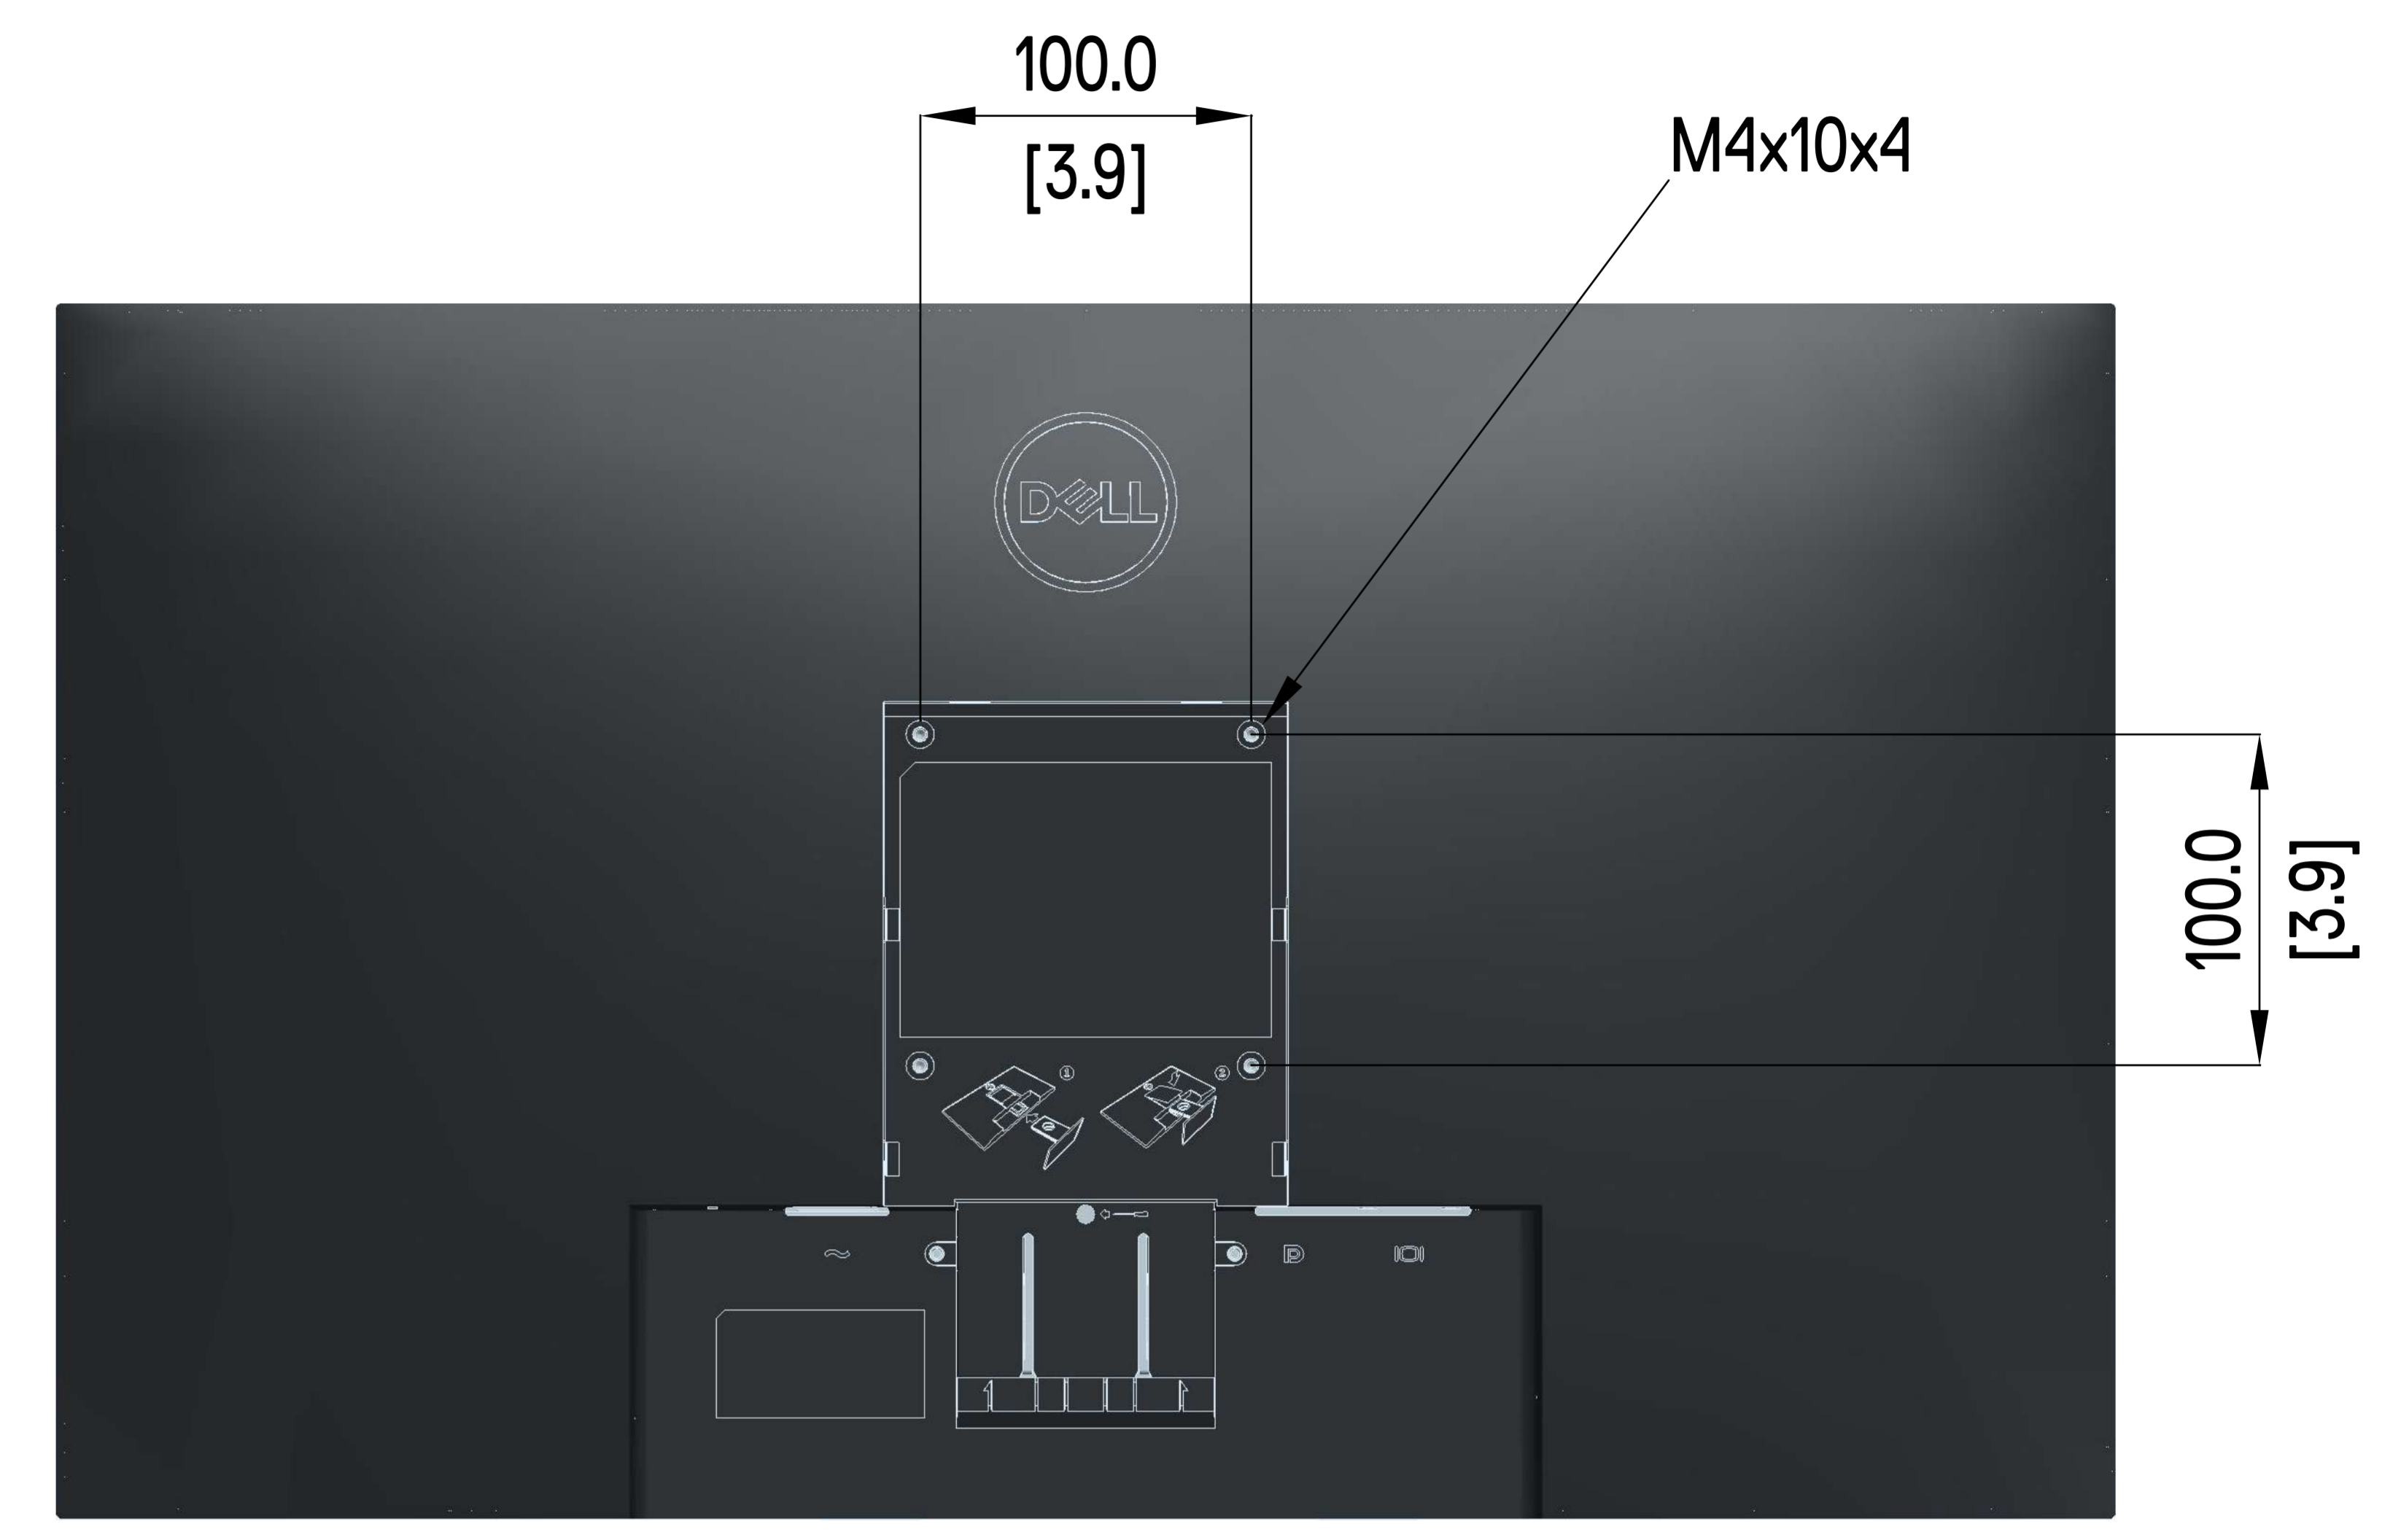

E2720HB Outline Dimension

Normal Dimension
Unit : mm (inch)

Back view of Monitor without stand