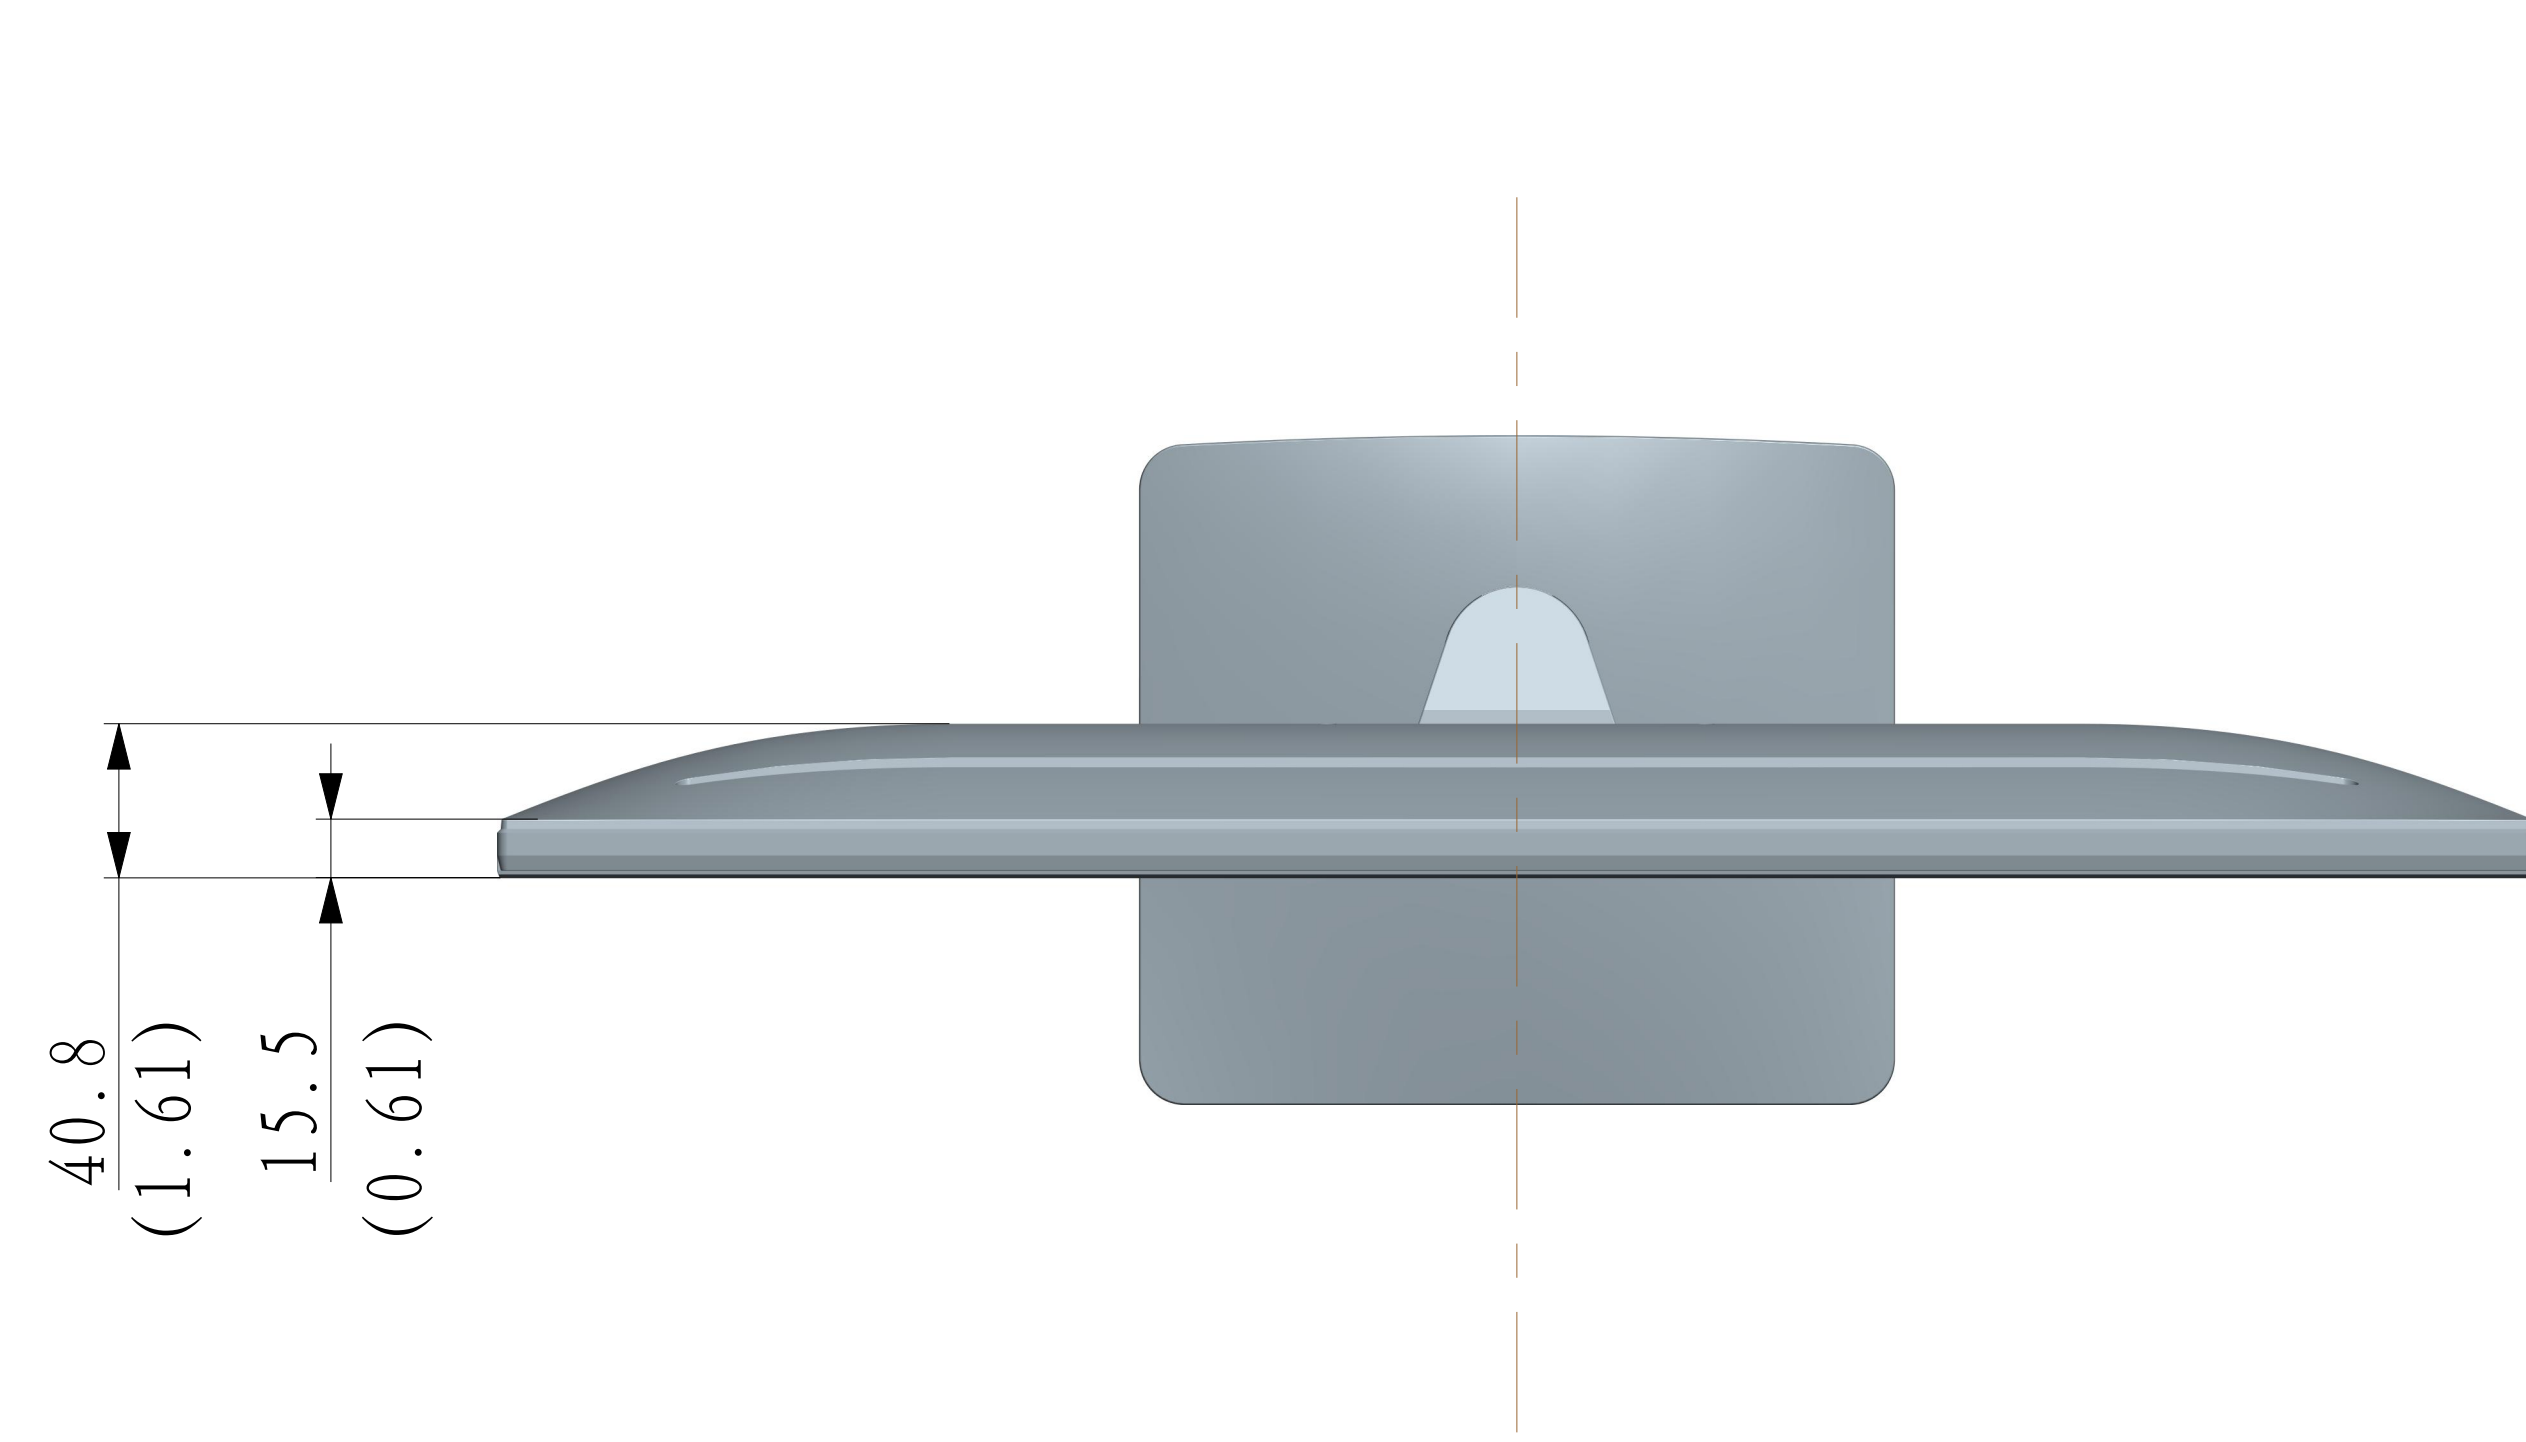

D2421H Outline Dimensions

Nominal Dimensions
Unit:mm/(inch)

Back view of monitor without stand