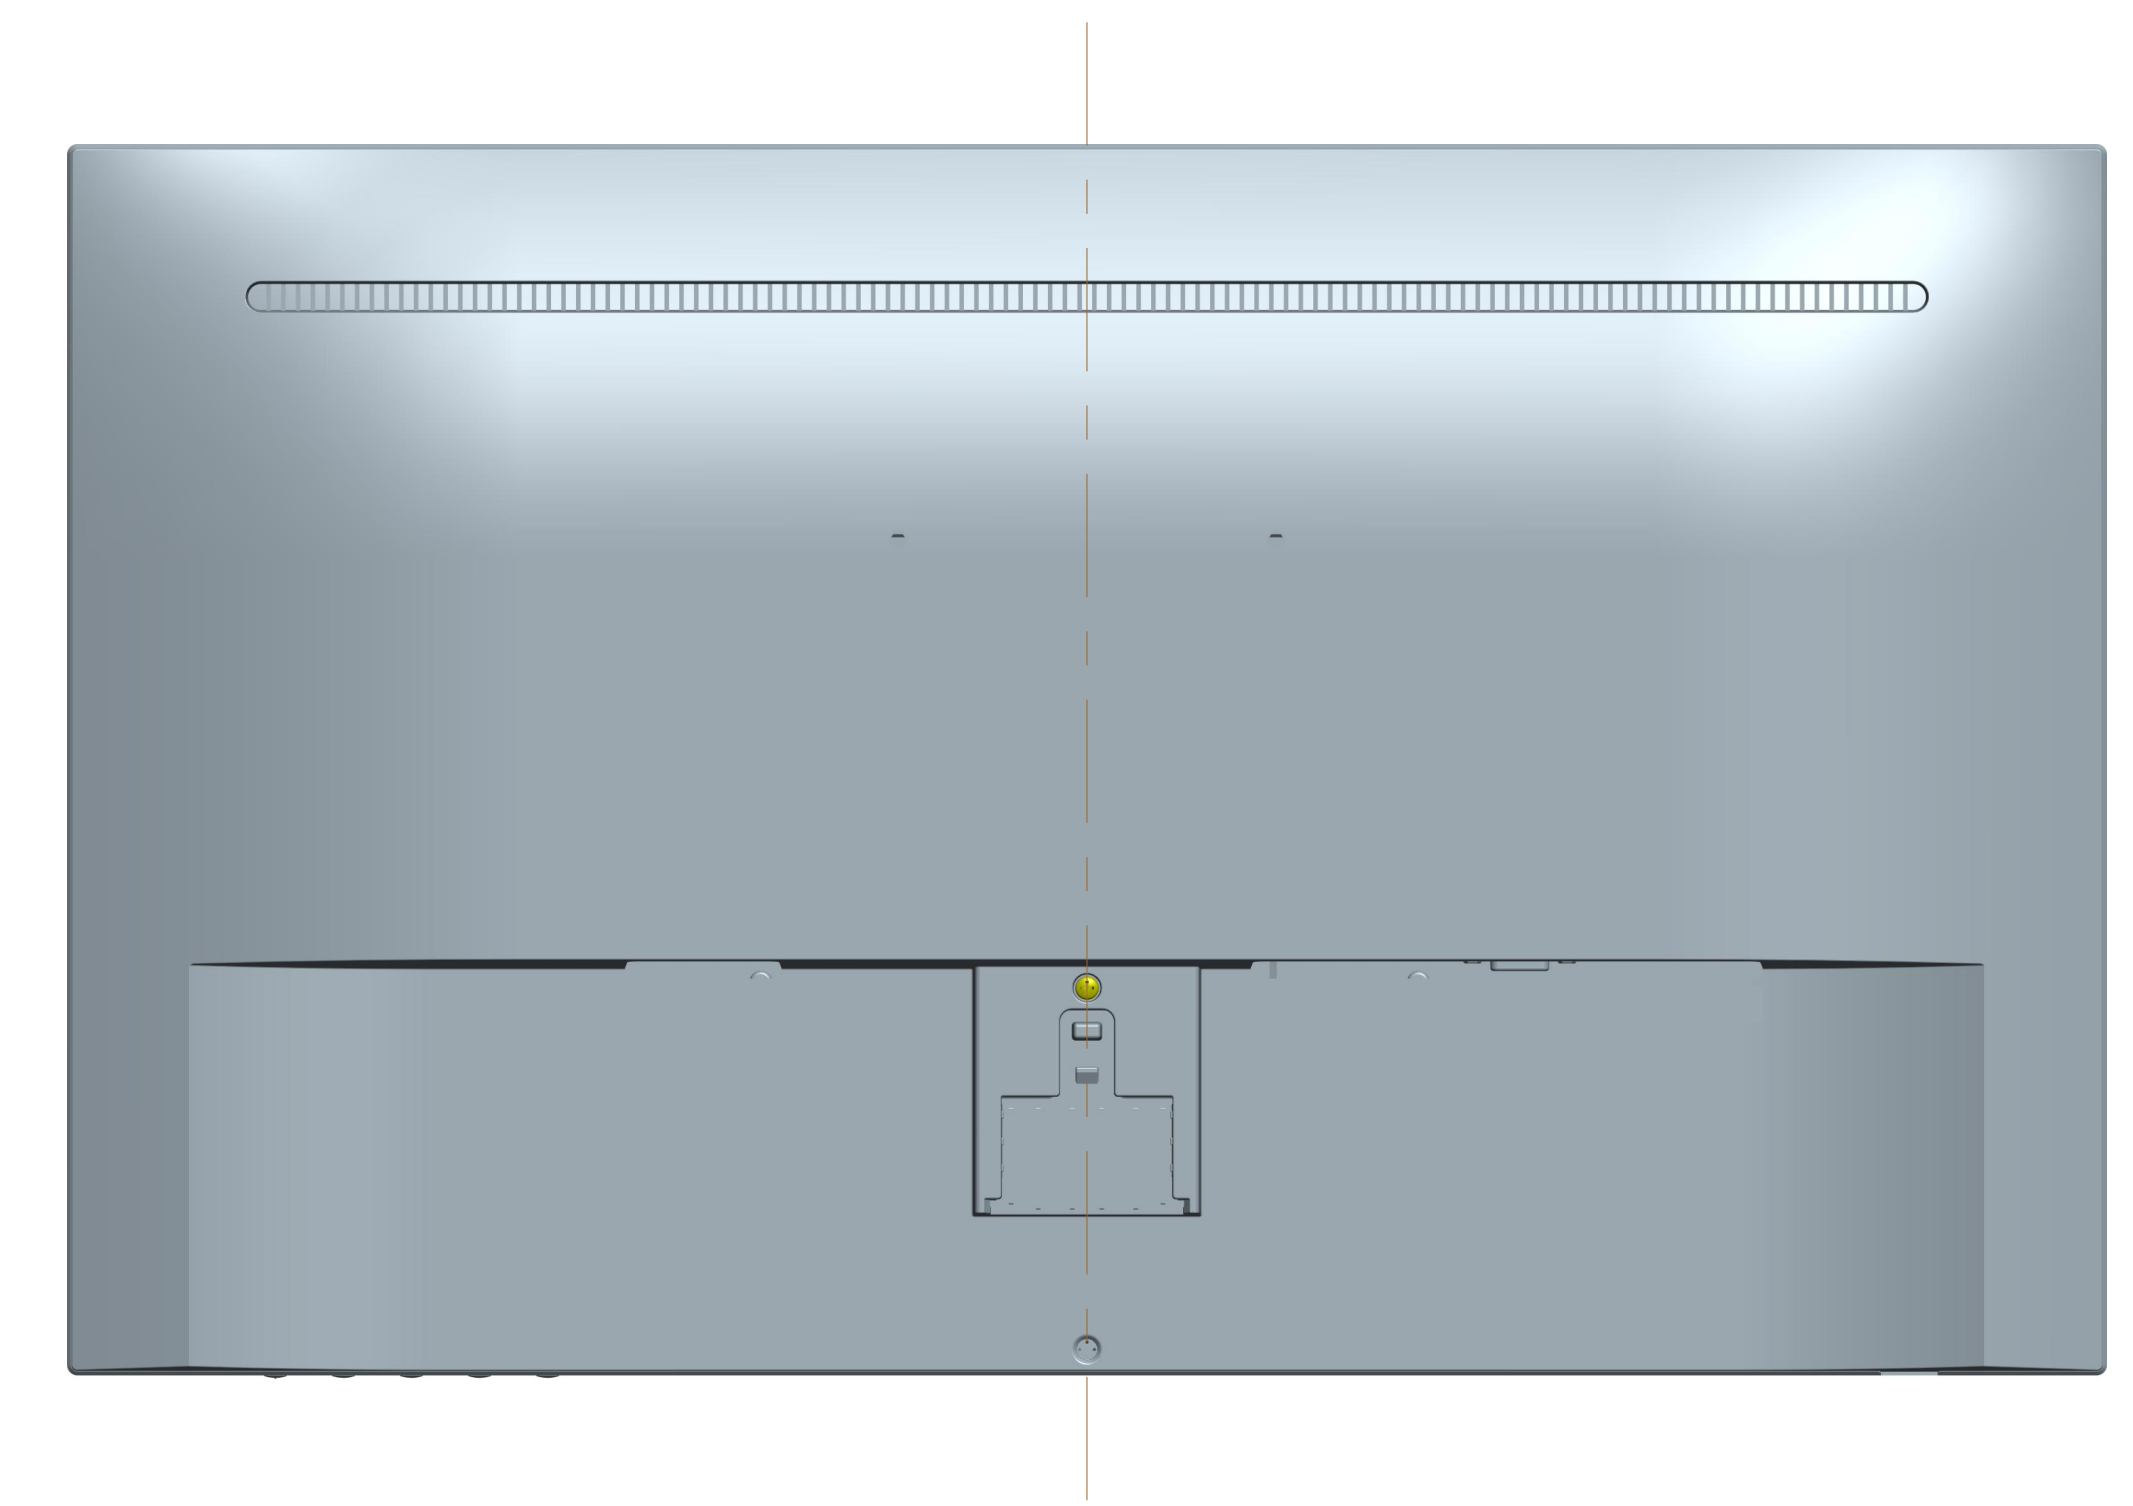

D2421H Outline Dimensions

Nominal Dimensions
Unit:mm/(inch)

Back view of monitor without stand