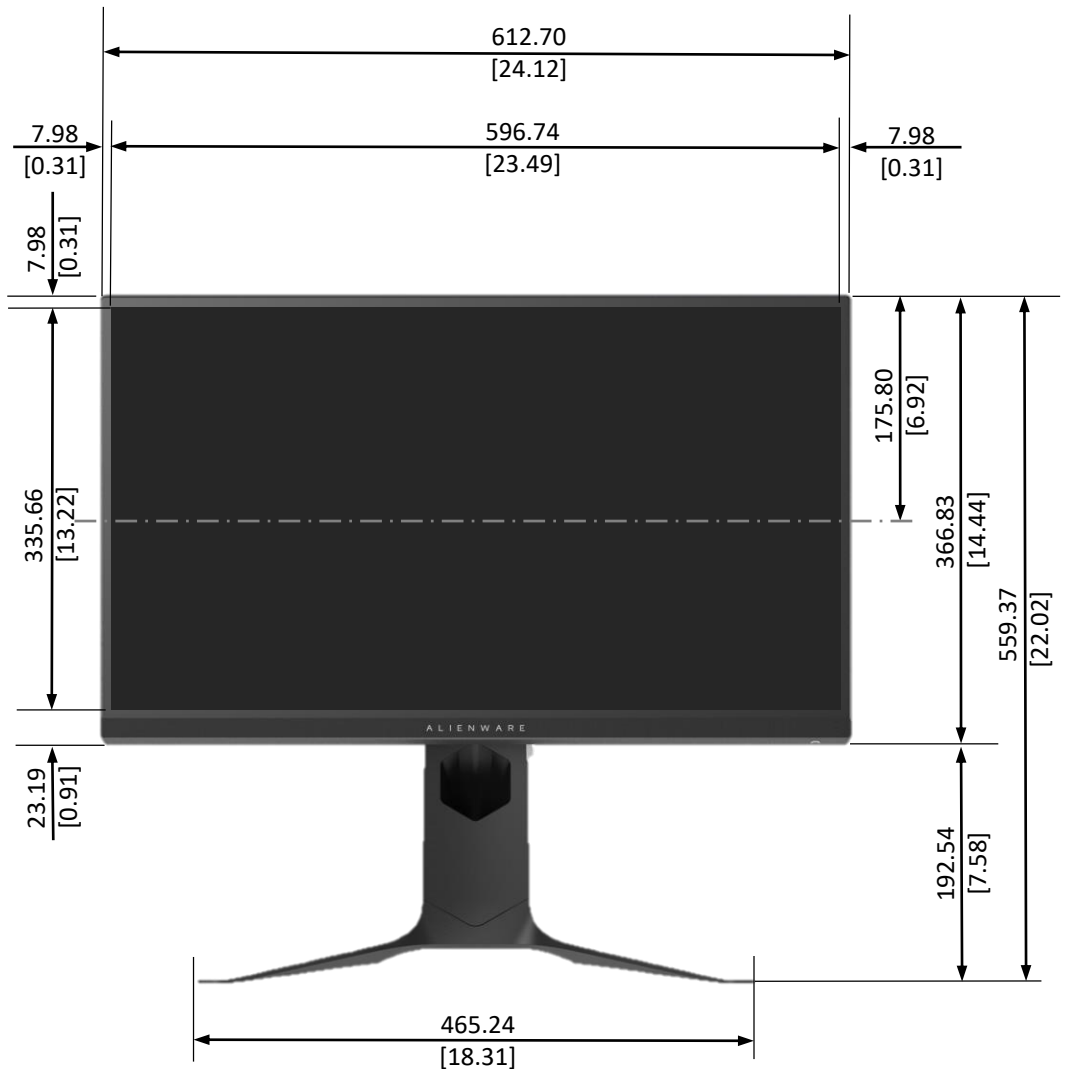

AW2720HF Outline Dimension

Back View of Monitor without stand

Unit : mm (inch)
 Dimension : Nominal
 Drawing : Not to scale