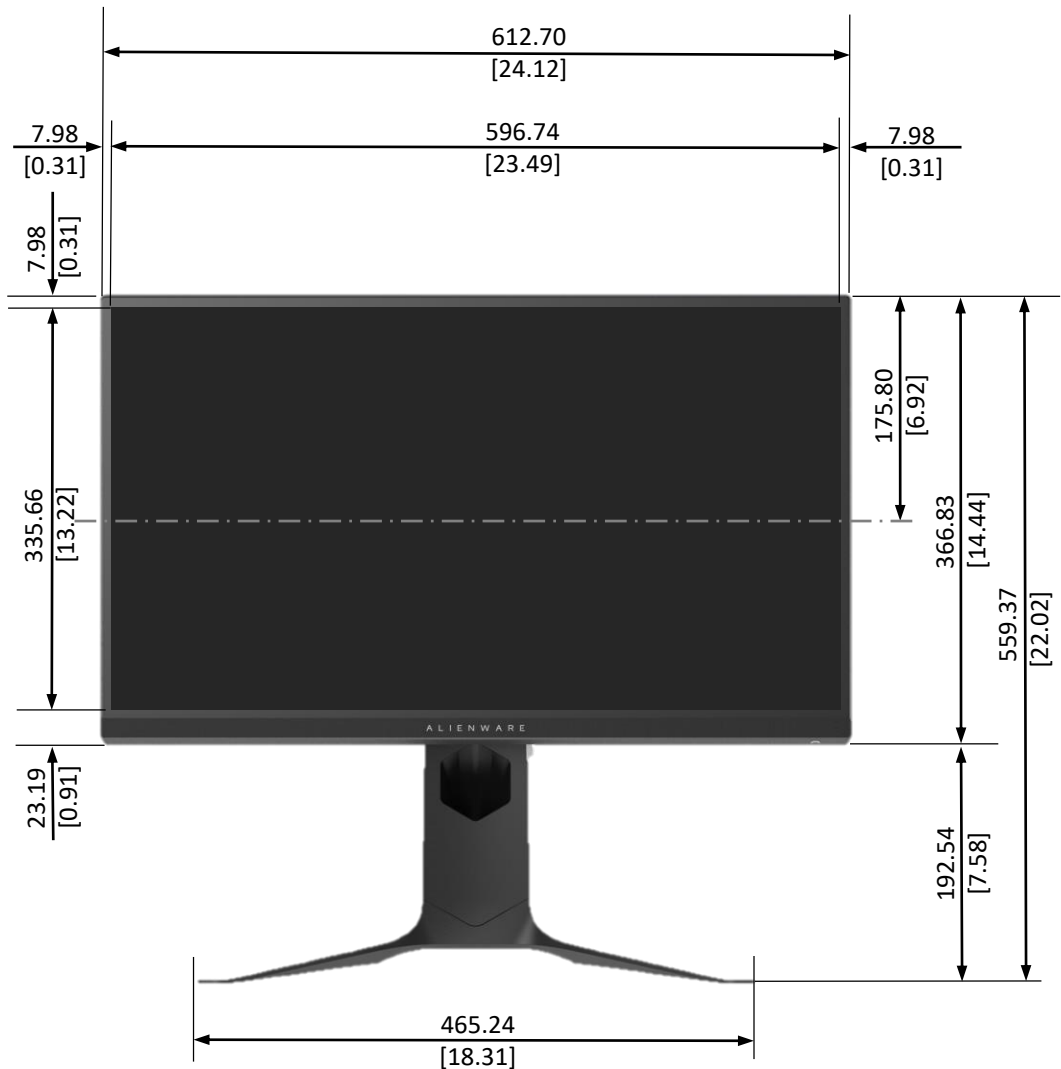

AW2720HF Outline Dimension

Back View of Monitor without stand

Unit : mm (inch)
 Dimension : Nominal
 Drawing : Not to scale