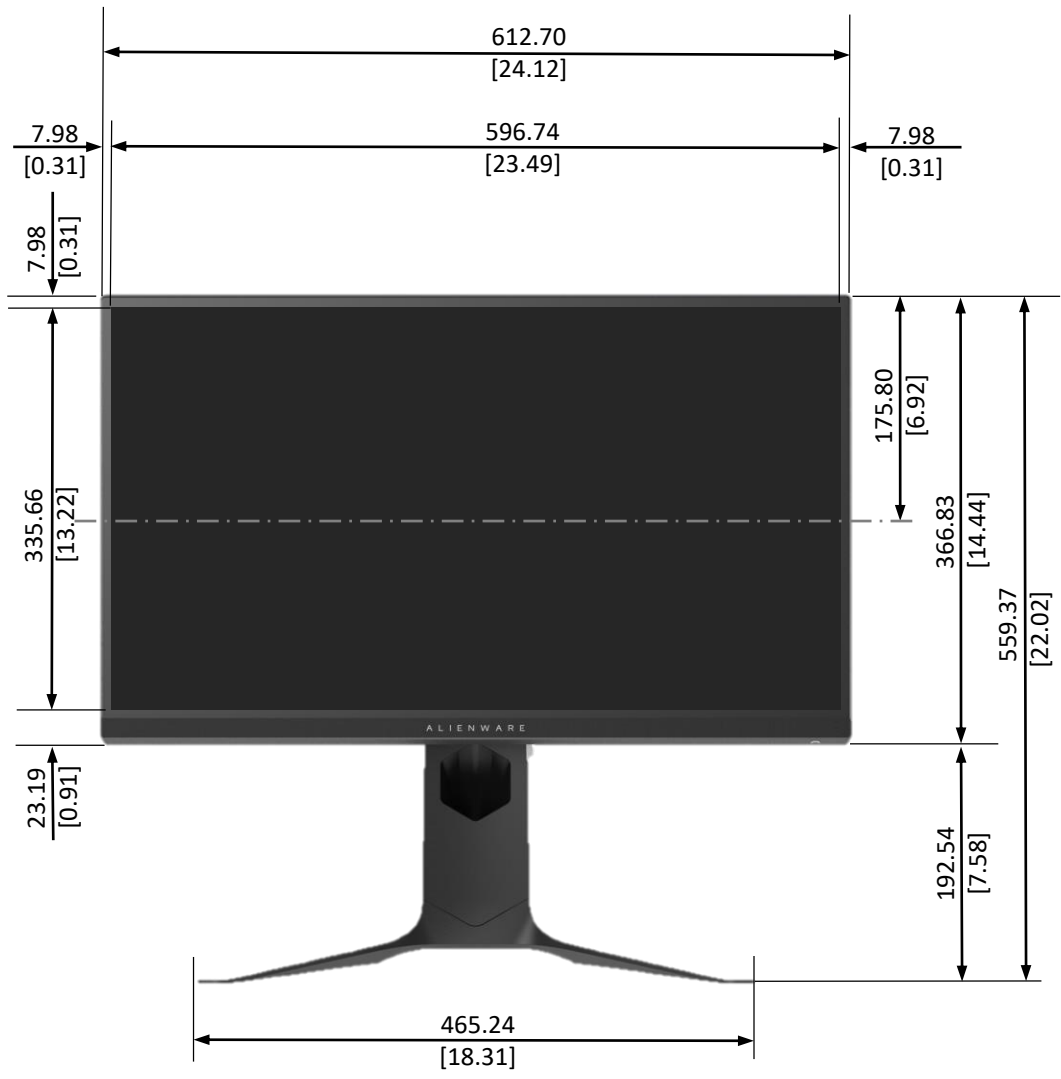

**AW2720HF Outline Dimension**

**Back View of Monitor without stand**

Unit : mm (inch)  
Dimension : Nominal  
Drawing : Not to scale