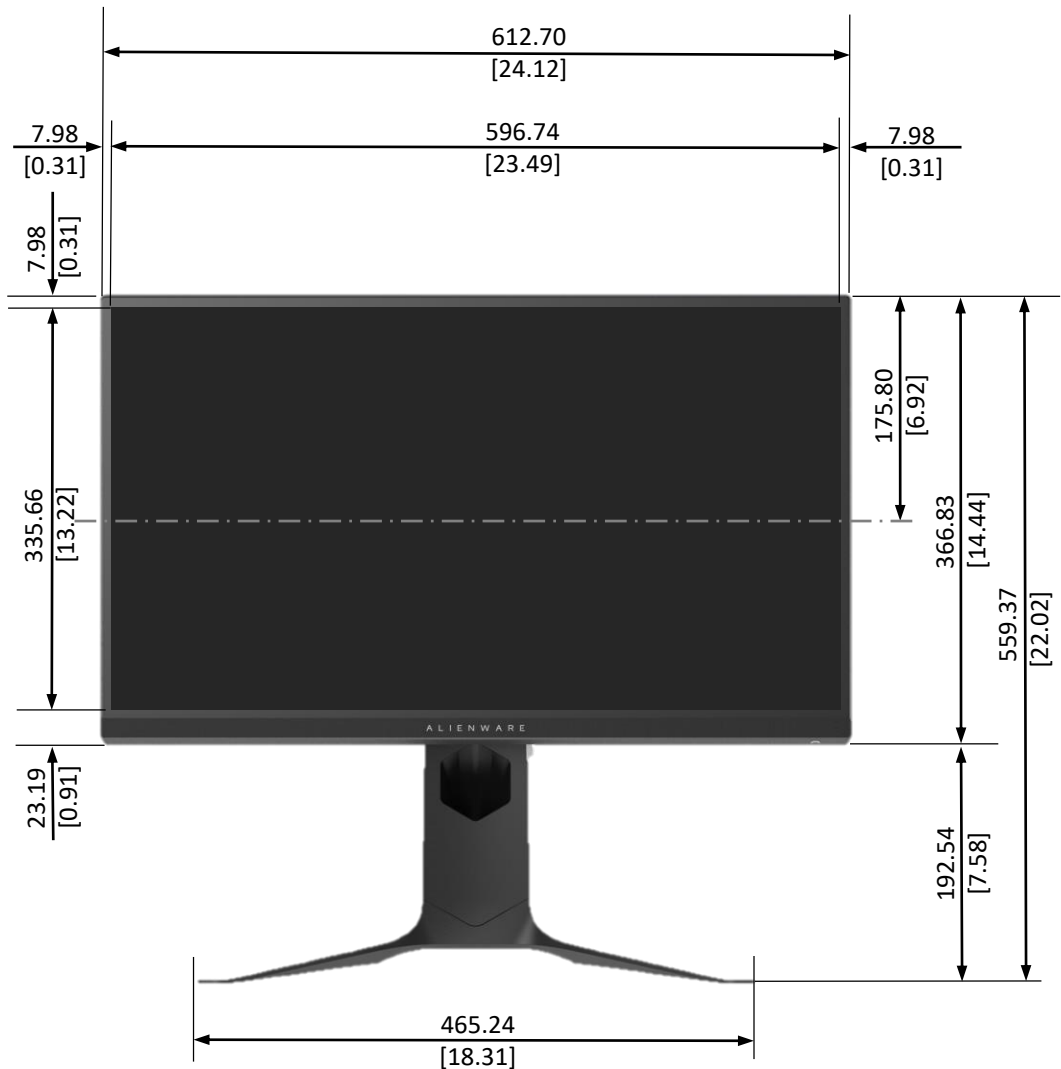

# AW2720HF Outline Dimension

## Back View of Monitor without stand

Unit : mm (inch)  
Dimension : Nominal  
Drawing : Not to scale