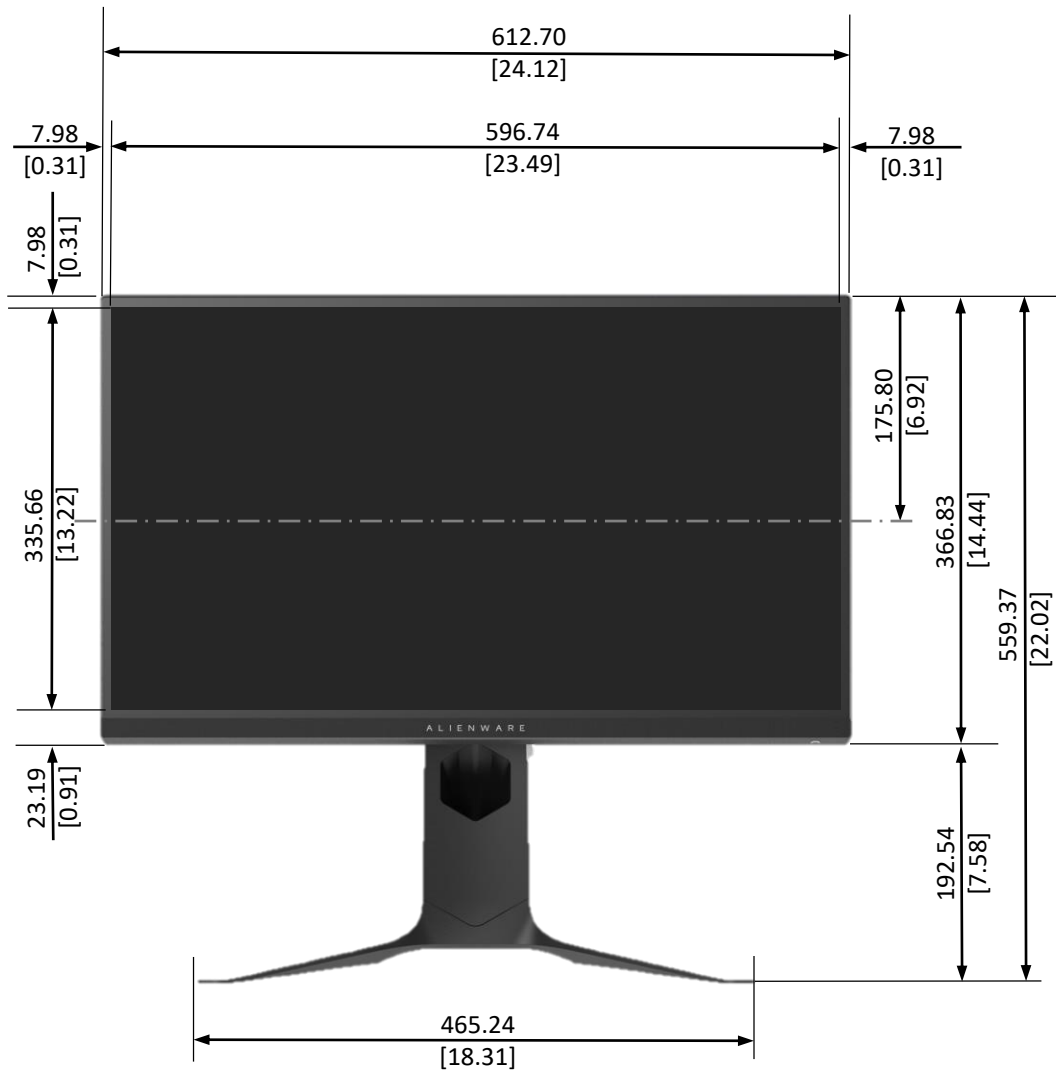

AW2720HF Outline

Dimension

Back View of Monitor without stand

Unit : mm (inch)
Dimension : Nominal
Drawing : Not to scale