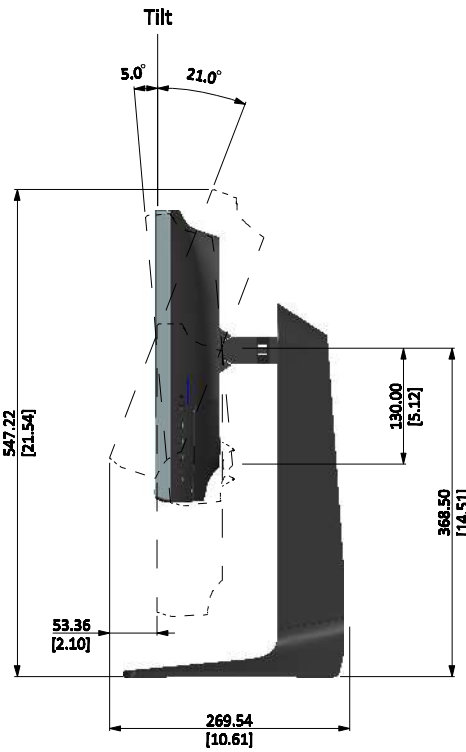

# AW2521HF Outline Dimension

Unit : mm (inch)  
 Dimension : Nominal  
 Drawing : Not to scale

## Back View of Monitor without stand