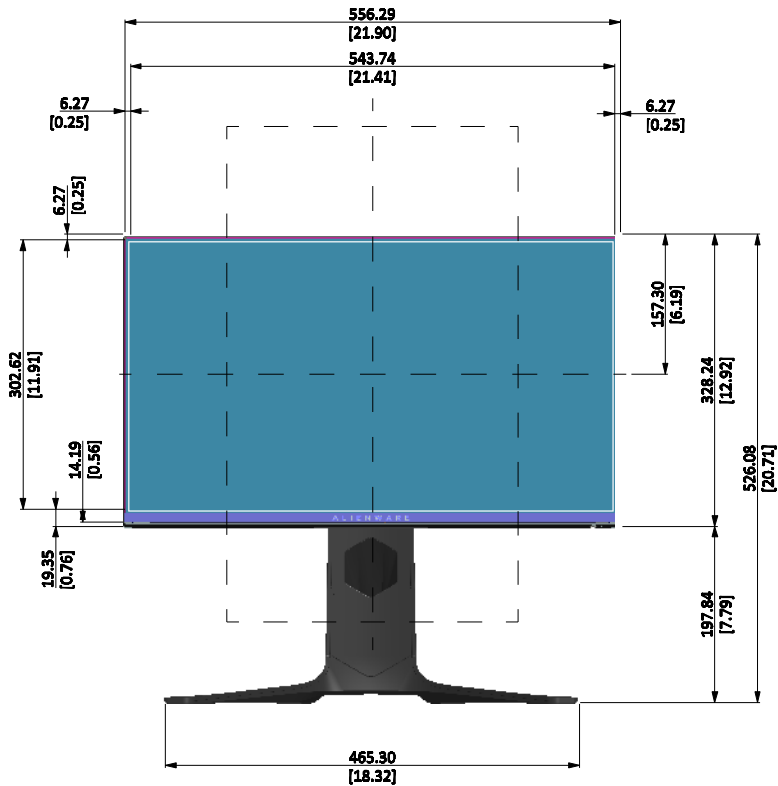

# AW2521HF Outline Dimension

Unit : mm (inch)  
 Dimension : Nominal  
 Drawing : Not to scale

## Back View of Monitor without stand