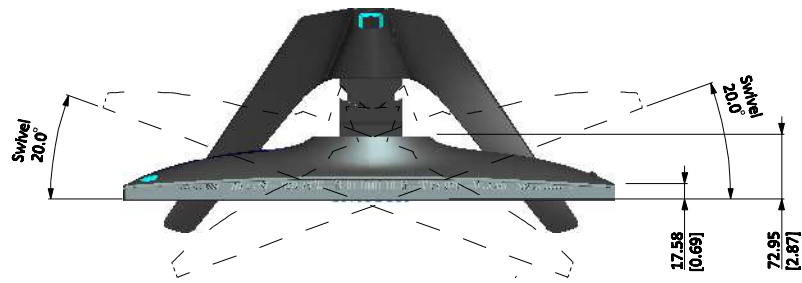

# AW2521HF Outline Dimension

Unit : mm (inch)  
 Dimension : Nominal  
 Drawing : Not to scale

## Back View of Monitor without stand