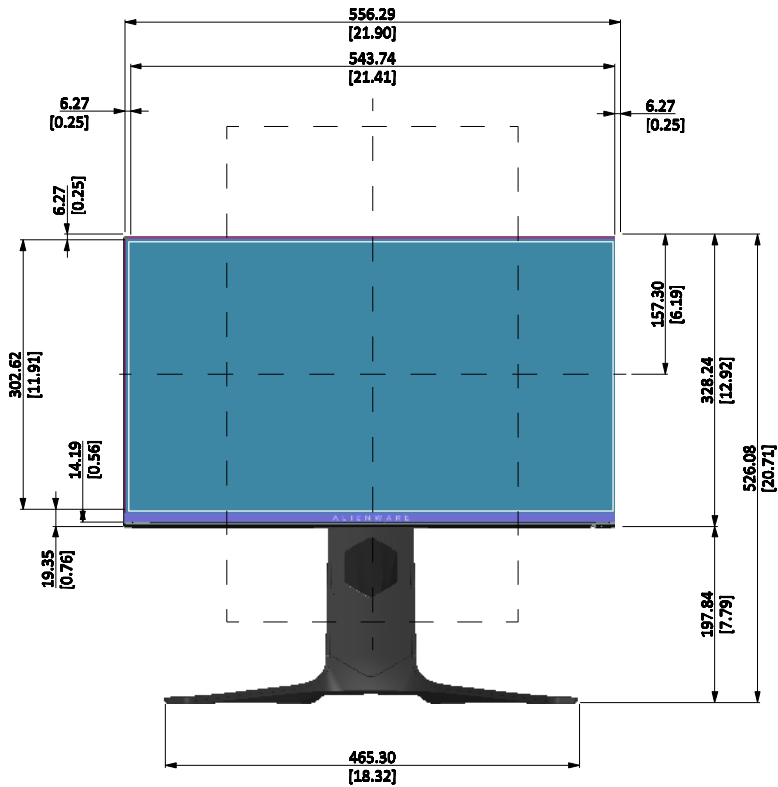

# AW2521HF Outline Dimension

Unit : mm (inch)  
 Dimension : Nominal  
 Drawing : Not to scale

## Back View of Monitor without stand