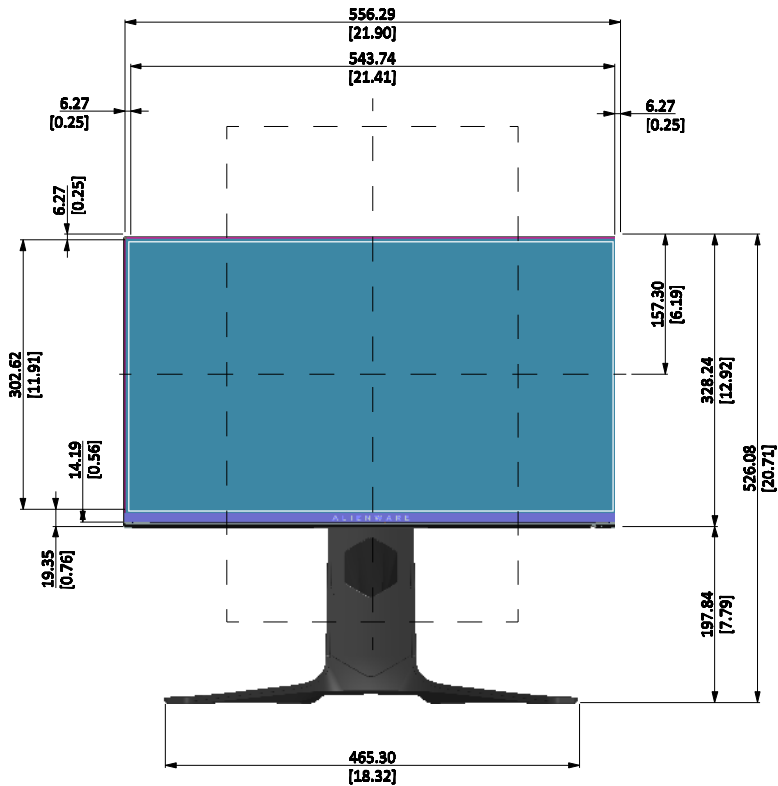

AW2521HF Outline Dimension

Unit : mm (inch)
 Dimension : Nominal
 Drawing : Not to scale

Back View of Monitor without stand