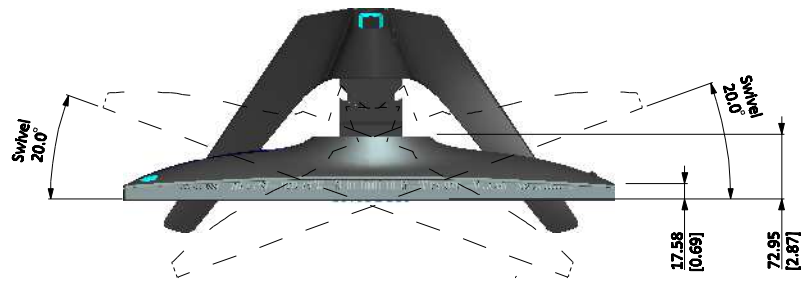

AW2521HF Outline Dimension

Unit : mm (inch)
 Dimension : Nominal
 Drawing : Not to scale

Back View of Monitor without stand